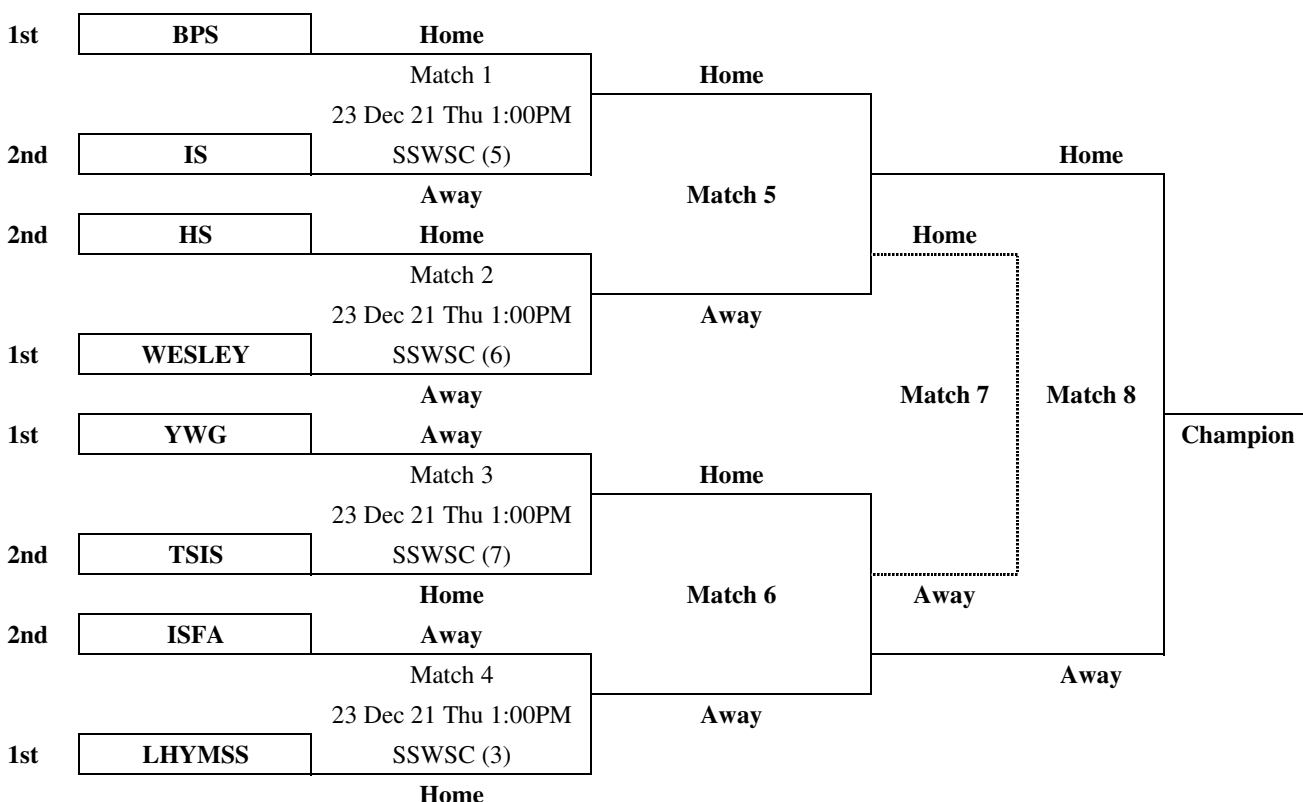

Inter-School Badminton Competition 2021-2022
 Division Two (Hong Kong)
Girls Senior Knock Out Arrangement

Revised as at 5 May 2022

1. Finals will be played in Single Knock Out Format. Top two teams in each group will qualify for the final. Lot Drawing for the Knock Out Finals has been held on 8 December 2021, 10:30 am at Room 205, 1/F, 7 Carmel Village Street, Homantin, Kowloon.

2. Competition Dates **Subject to LCSD's approval**

Finals: 8 July 2022, Shun Lee Tsuen Sports Centre (tentative)

SSWSC = *Siu Sai Wan Sports Centre*

3. Shuttlecocks and score sheets will be delivered to home teams ONLY on Finals, 8 July 2022 at the venue, all schools should bring extra shuttlecocks in case all officials shuttlecocks have been used up.
4. Umpires of Hong Kong Badminton Association will be invited to officiate at the finals. Schools are reminded that even neutral umpires are available, each school are still required to provide 2 linesmen for each match.

Kowloon	Boys	Girls
Division One	Top 4	Top 4
Division Two	Top 1	Top 2
Division Three (K1)	Top 1	-
Division Three (K2)	Top 1	-
Division Three (Kln)	-	Top 1

6. ONLY HOME Teams for each level should collect shuttlecocks and score sheets from the Federation Office. Schools may choose to collect all shuttlecocks after the knock out finals at your own convenience.