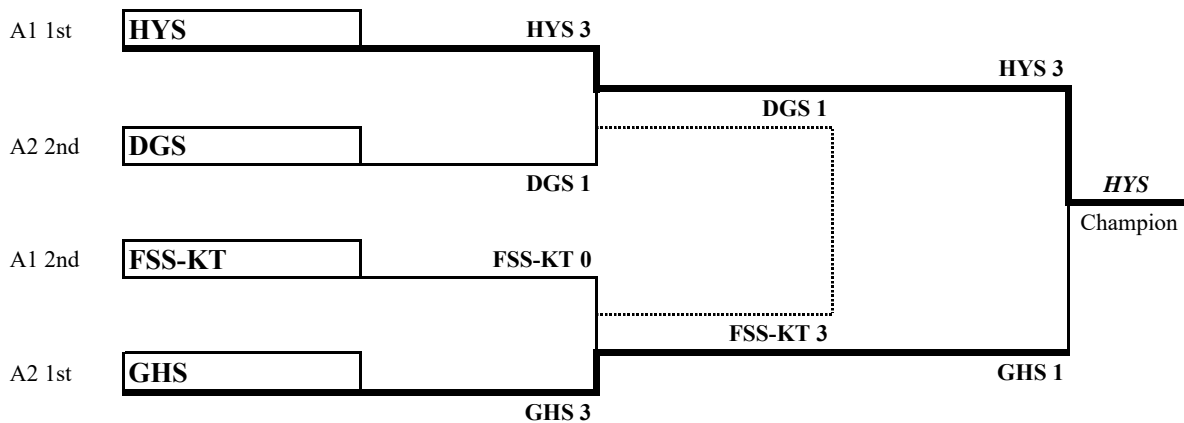

Inter-School Badminton Competition 2021-2022
 Division One (Kowloon)
Girls Results

Girls Senior Grade

- 1st HYS (18)
- 2nd GHS (14)
- 3rd FSS-KT (12)
- 4th DGS (10)

To : Schools Concerned
 Date : 28 December 2021

Ma Man Hong
 Convenor

Inter-School Badminton Competition Division One (KLN) 2021-2022
Girls Senior Grade Result

Group 1																	League Points :																			
		1	2	3	4	5	6	7	8	9	10	11	12	13	14	15	2	0	1	-2	P	W	D	L	WO	Pt	Po	DP	Re							
No	School	1 Vs 6	2 Vs 5	3 Vs 4	5 Vs 1	6 Vs 4	2 Vs 3	1 Vs 4	5 Vs 3	6 Vs 2	3 Vs 1	4 Vs 2	5 Vs 6	1 Vs 2	3 Vs 6	4 Vs 5																				
1	HYS	-			-			3 W			3 W			3 W			3	3	0	0	0	6	1	F												
2	FSS-KT		-				3 W			-		3 W		0 L			3	2	0	1	0	5	2	F												
3	MCS			2 L			0 L		-		0 L				-		3	0	0	3	0	3	4	6												
4	HPCCSS			3 W		-		0 L				1 L				-	3	1	0	2	0	4	3	8												
5	PLKCKY		-		-				-				-			-	0	0	0	0	0	-	-	-	WD											
6	PLKNO.1C	-				-				-						-	0	0	0	0	0	-	-	-	WD											

Group 2																	League Points :																				
		1	2	3	4	5	6	7	8	9	10	11	12	13	14	15	2	0	1	-2	P	W	D	L	WO	Pt	Po	DP	Re								
No	School	1 Vs 6	2 Vs 5	3 Vs 4	5 Vs 1	6 Vs 4	2 Vs 3	1 Vs 4	5 Vs 3	6 Vs 2	3 Vs 1	4 Vs 2	5 Vs 6	1 Vs 2	3 Vs 6	4 Vs 5																					
1	GHS	3 W			3 W			3 W			3 W			3 W			5	5	0	0	0	10	1	F													
2	DGS		3 W				3 W			3 W		3 W		1 L			5	4	0	1	0	9	2	F													
3	PCMS			0 WO			0 L		3 W		2 L				3 W		5	2	0	2	1	4	6	3													
4	SMCC			3 W		0 L		0 L			0 L					3 W	5	2	0	3	0	7	4	6	*												
5	SCSG		0 L		0 L			1 L					1 L			2 L	5	0	0	5	0	5	5	4													
6	SMCESPS	0 L				3 W				0 L			3 W		2 L		5	2	0	3	0	7	3	8	*												