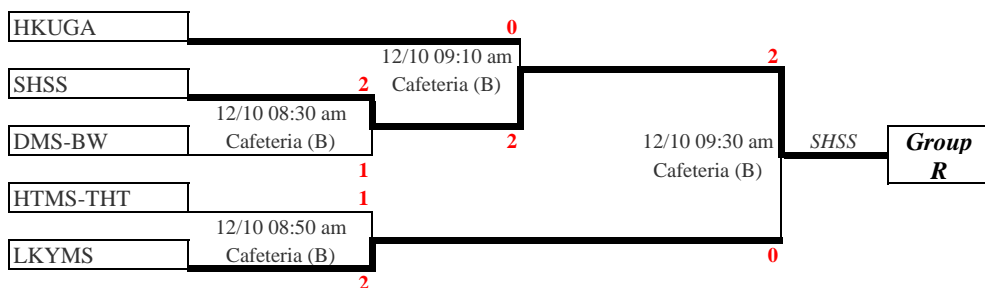

HK Island & Kowloon Secondary School Competition - BOCHK Beach Volleyball Cup 2024-2025
 Division Three
Senior Grade Girls Qualifying tournament

1. Seeding according to the result of previous season would be taken in avoiding strong teams to be drawn together in the same group by each Sports Management Committee.
2. Only the top team in each group will be qualified for the preliminary round.
3. Teams should report to the organizer with the Student Registration Cards and fill in the team sheet 15 minutes before competition. All results will be deleted if unlawful player has been found.

**Venue: Cafeteria (Ct. no) - Cafeteria New Beach (Court. no)
 CHR - Choi Hung Road Playground**

Group QT-1

Group QT-2

Group QT-3

Group QT-4

Group QT-5

Group QT-6

Group QT-7

Group QT-8

Chou Wai Hong
Convener

To : Schools in Division Three Girls Beach Volleyball
Date : 26 September 2024

HK Island & Kowloon Secondary Schools Competition - BOCHK Beach Volleyball Cup 2024-2025
Division Three

Division Three GIRLS Senior Grade

Group O

Date	Time	Home Team	Away Team	Venue	Results	Remarks
02-11-2024 Sat	10:10 AM	CFSS	KTGS	Cafeteria New Beach Court B	0:2 (0:15, 0:15)	W
02-11-2024 Sat	10:30 AM	LWSSS	MS	Cafeteria New Beach Court B	2:0 (15:12, 15:2)	
02-11-2024 Sat	10:50 AM	MS	CFSS	Cafeteria New Beach Court B	1:2 (15:10, 9:15, 6:15)	
02-11-2024 Sat	11:10 AM	KTGS	LWSSS	Cafeteria New Beach Court B	2:0 (15:2, 15:5)	
02-11-2024 Sat	11:30 AM	MS	KTGS	Cafeteria New Beach Court B	0:2 (3:15, 4:15)	
02-11-2024 Sat	11:50 AM	CFSS	LWSSS	Cafeteria New Beach Court B	1:2 (15:12, 8:15, 14:16)	