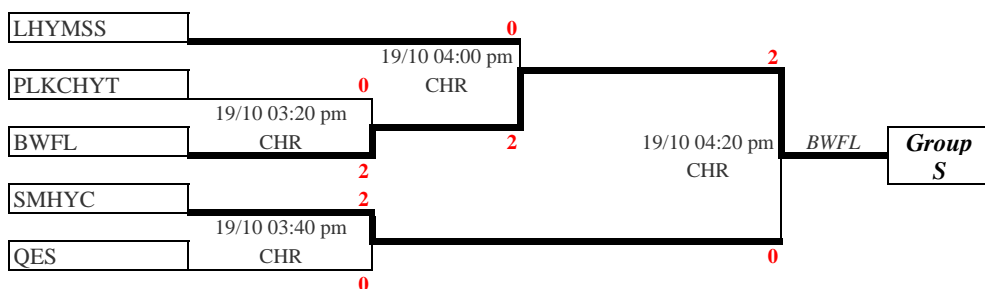

HK Island & Kowloon Secondary School Competition - BOCHK Beach Volleyball Cup 2024-2025
 Division Three
Senior Grade Girls Qualifying tournament

1. Seeding according to the result of previous season would be taken in avoiding strong teams to be drawn together in the same group by each Sports Management Committee.
2. Only the top team in each group will be qualified for the preliminary round.
3. Teams should report to the organizer with the Student Registration Cards and fill in the team sheet 15 minutes before competition. All results will be deleted if unlawful player has been found.

**Venue: Cafeteria (Ct. no) - Cafeteria New Beach (Court. no)
 CHR - Choi Hung Road Playground**

Group QT-1

Group QT-2

Group QT-3

Group QT-4

Group QT-5

Group QT-6

Group QT-7

Group QT-8

Chou Wai Hong
Convener

To : Schools in Division Three Girls Beach Volleyball
Date : 26 September 2024

HK Island & Kowloon Secondary Schools Competition - BOCHK Beach Volleyball Cup 2024-2025
Division Three