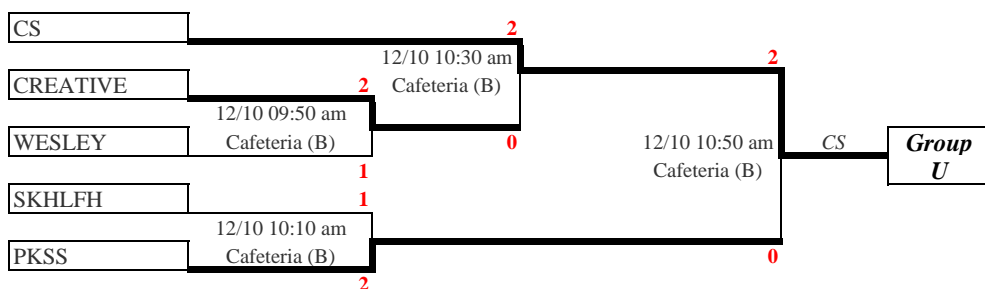

HK Island & Kowloon Secondary School Competition - BOCHK Beach Volleyball Cup 2024-2025
 Division Three
Senior Grade Girls Qualifying tournament

1. Seeding according to the result of previous season would be taken in avoiding strong teams to be drawn together in the same group by each Sports Management Committee.
2. Only the top team in each group will be qualified for the preliminary round.
3. Teams should report to the organizer with the Student Registration Cards and fill in the team sheet 15 minutes before competition. All results will be deleted if unlawful player has been found.

**Venue: Cafeteria (Ct. no) - Cafeteria New Beach (Court. no)
 CHR - Choi Hung Road Playground**

Group QT-1

Group QT-2

Group QT-3

Group QT-4

Group QT-5

Group QT-6

Group QT-7