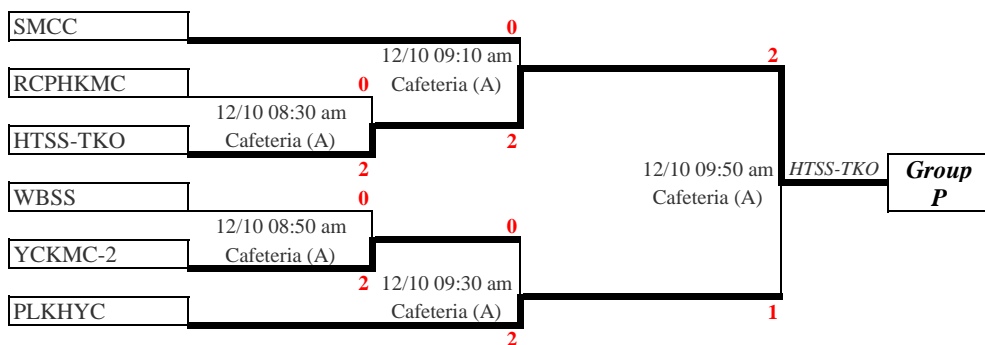

HK Island & Kowloon Secondary School Competition - BOCHK Beach Volleyball Cup 2024-2025
 Division Three
Senior Grade Girls Qualifying tournament

1. Seeding according to the result of previous season would be taken in avoiding strong teams to be drawn together in the same group by each Sports Management Committee.
2. Only the top team in each group will be qualified for the preliminary round.
3. Teams should report to the organizer with the Student Registration Cards and fill in the team sheet 15 minutes before competition. All results will be deleted if unlawful player has been found.

**Venue: Cafeteria (Ct. no) - Cafeteria New Beach (Court. no)
 CHR - Choi Hung Road Playground**

Group QT-1

Group QT-2

Group QT-3

Group QT-4

Group QT-5

Group QT-6

Group QT-7

Group QT-8

Chou Wai Hong
Convener

To : Schools in Division Three Girls Beach Volleyball
Date : 26 September 2024

HK Island & Kowloon Secondary Schools Competition - BOCHK Beach Volleyball Cup 2024-2025
Division Three

Division Three GIRLS Senior Grade

Group O

Date	Time	Home Team	Away Team	Venue	Results	Remarks
02-11-2024 Sat	10:10 AM	CFSS	KTGS	Cafeteria New Beach Court B	0:2 (0:15, 0:15)	W
02-11-2024 Sat	10:30 AM	LWSSS	MS	Cafeteria New Beach Court B	2:0 (15:12, 15:2)	
02-11-2024 Sat	10:50 AM	MS	CFSS	Cafeteria New Beach Court B	1:2 (15:10, 9:15, 6:15)	
02-11-2024 Sat	11:10 AM	KTGS	LWSSS	Cafeteria New Beach Court B	2:0 (15:2, 15:5)	
02-11-2024 Sat	11:30 AM	MS	KTGS	Cafeteria New Beach Court B	0:2 (3:15, 4:15)	
02-11-2024 Sat	11:50 AM	CFSS	LWSSS	Cafeteria New Beach Court B	1:2 (15:12, 8:15, 14:16)	