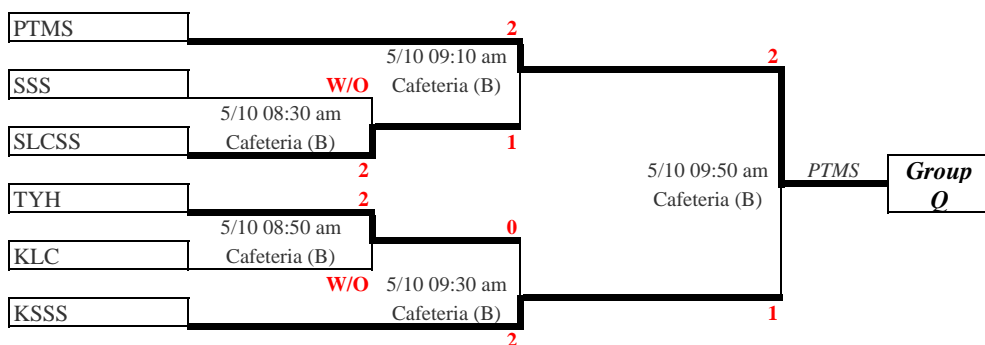

HK Island & Kowloon Secondary School Competition - BOCHK Beach Volleyball Cup 2024-2025
 Division Three
Senior Grade Girls Qualifying tournament

1. Seeding according to the result of previous season would be taken in avoiding strong teams to be drawn together in the same group by each Sports Management Committee.
2. Only the top team in each group will be qualified for the preliminary round.
3. Teams should report to the organizer with the Student Registration Cards and fill in the team sheet 15 minutes before competition. All results will be deleted if unlawful player has been found.

**Venue: Cafeteria (Ct. no) - Cafeteria New Beach (Court. no)
 CHR - Choi Hung Road Playground**

Group QT-1

Group QT-2

Group QT-3

Group QT-4

Group QT-5

Group QT-6

Group QT-7

Group QT-8

Chou Wai Hong
Convener

To : Schools in Division Three Girls Beach Volleyball
Date : 26 September 2024

HK Island & Kowloon Secondary Schools Competition - BOCHK Beach Volleyball Cup 2024-2025
Division Three

Division Three GIRLS Senior Grade

Group O

Date	Time	Home Team	Away Team	Venue	Results	Remarks
02-11-2024 Sat	10:10 AM	CFSS	KTGS	Cafeteria New Beach Court B	0:2 (0:15, 0:15)	W
02-11-2024 Sat	10:30 AM	LWSSS	MS	Cafeteria New Beach Court B	2:0 (15:12, 15:2)	
02-11-2024 Sat	10:50 AM	MS	CFSS	Cafeteria New Beach Court B	1:2 (15:10, 9:15, 6:15)	
02-11-2024 Sat	11:10 AM	KTGS	LWSSS	Cafeteria New Beach Court B	2:0 (15:2, 15:5)	
02-11-2024 Sat	11:30 AM	MS	KTGS	Cafeteria New Beach Court B	0:2 (3:15, 4:15)	
02-11-2024 Sat	11:50 AM	CFSS	LWSSS	Cafeteria New Beach Court B	1:2 (15:12, 8:15, 14:16)	