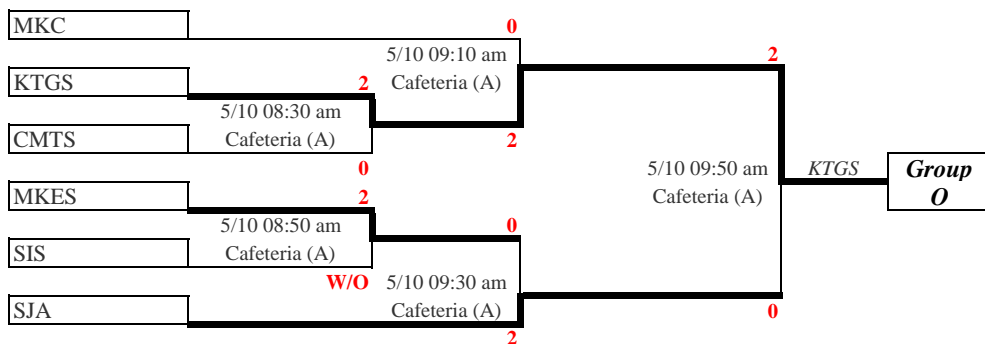

HK Island & Kowloon Secondary School Competition - BOCHK Beach Volleyball Cup 2024-2025
 Division Three
Senior Grade Girls Qualifying tournament

1. Seeding according to the result of previous season would be taken in avoiding strong teams to be drawn together in the same group by each Sports Management Committee.
2. Only the top team in each group will be qualified for the preliminary round.
3. Teams should report to the organizer with the Student Registration Cards and fill in the team sheet 15 minutes before competition. All results will be deleted if unlawful player has been found.

**Venue: Cafeteria (Ct. no) - Cafeteria New Beach (Court. no)
 CHR - Choi Hung Road Playground**

Group QT-1

Group QT-2

Group QT-3

Group QT-4

Group QT-5

Group QT-6

Group QT-7

Group QT-8

Chou Wai Hong
Convener

To : Schools in Division Three Girls Beach Volleyball
Date : 26 September 2024

HK Island & Kowloon Secondary Schools Competition - BOCHK Beach Volleyball Cup 2024-2025
Division Three

Division Three GIRLS Senior Grade

Group O

Date	Time	Home Team	Away Team	Venue	Results	Remarks
02-11-2024 Sat	10:10 AM	CFSS	KTGS	Cafeteria New Beach Court B	0:2 (0:15, 0:15)	W
02-11-2024 Sat	10:30 AM	LWSSS	MS	Cafeteria New Beach Court B	2:0 (15:12, 15:2)	
02-11-2024 Sat	10:50 AM	MS	CFSS	Cafeteria New Beach Court B	1:2 (15:10, 9:15, 6:15)	
02-11-2024 Sat	11:10 AM	KTGS	LWSSS	Cafeteria New Beach Court B	2:0 (15:2, 15:5)	
02-11-2024 Sat	11:30 AM	MS	KTGS	Cafeteria New Beach Court B	0:2 (3:15, 4:15)	
02-11-2024 Sat	11:50 AM	CFSS	LWSSS	Cafeteria New Beach Court B	1:2 (15:12, 8:15, 14:16)	