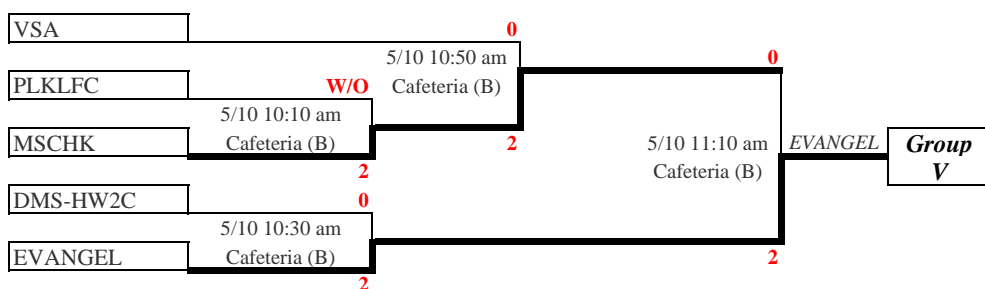

HK Island & Kowloon Secondary School Competition - BOCHK Beach Volleyball Cup 2024-2025
 Division Three
Senior Grade Girls Qualifying tournament

1. Seeding according to the result of previous season would be taken in avoiding strong teams to be drawn together in the same group by each Sports Management Committee.
2. Only the top team in each group will be qualified for the preliminary round.
3. Teams should report to the organizer with the Student Registration Cards and fill in the team sheet 15 minutes before competition. All results will be deleted if unlawful player has been found.

**Venue: Cafeteria (Ct. no) - Cafeteria New Beach (Court. no)
 CHR - Choi Hung Road Playground**

Group QT-1

Group QT-2

Group QT-3

Group QT-4

Group QT-5

Group QT-6

Group QT-7