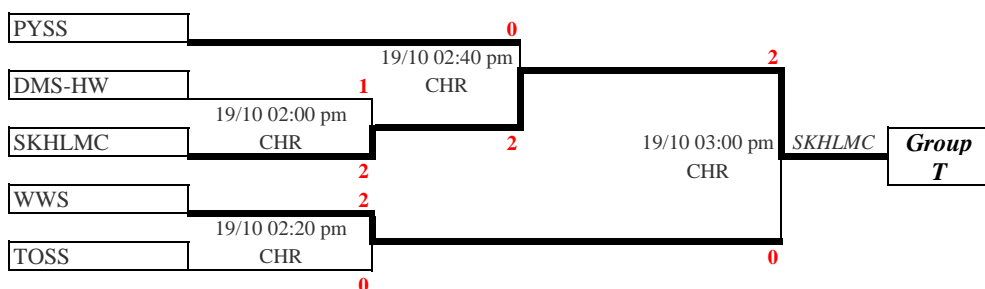

HK Island & Kowloon Secondary School Competition - BOCHK Beach Volleyball Cup 2024-2025
 Division Three
Senior Grade Girls Qualifying tournament

1. Seeding according to the result of previous season would be taken in avoiding strong teams to be drawn together in the same group by each Sports Management Committee.
2. Only the top team in each group will be qualified for the preliminary round.
3. Teams should report to the organizer with the Student Registration Cards and fill in the team sheet 15 minutes before competition. All results will be deleted if unlawful player has been found.

**Venue: Cafeteria (Ct. no) - Cafeteria New Beach (Court. no)
 CHR - Choi Hung Road Playground**

Group QT-1

Group QT-2

Group QT-3

Group QT-4

Group QT-5

Group QT-6

Group QT-7

Group QT-8

Chou Wai Hong
Convener

To : Schools in Division Three Girls Beach Volleyball
Date : 26 September 2024

HK Island & Kowloon Secondary Schools Competition - BOCHK Beach Volleyball Cup 2024-2025
Division Three

Division Three GIRLS Senior Grade

Group O

Date	Time	Home Team	Away Team	Venue	Results	Remarks
02-11-2024 Sat	10:10 AM	CFSS	KTGS	Cafeteria New Beach Court B	0:2 (0:15, 0:15)	W
02-11-2024 Sat	10:30 AM	LWSSS	MS	Cafeteria New Beach Court B	2:0 (15:12, 15:2)	
02-11-2024 Sat	10:50 AM	MS	CFSS	Cafeteria New Beach Court B	1:2 (15:10, 9:15, 6:15)	
02-11-2024 Sat	11:10 AM	KTGS	LWSSS	Cafeteria New Beach Court B	2:0 (15:2, 15:5)	
02-11-2024 Sat	11:30 AM	MS	KTGS	Cafeteria New Beach Court B	0:2 (3:15, 4:15)	
02-11-2024 Sat	11:50 AM	CFSS	LWSSS	Cafeteria New Beach Court B	1:2 (15:12, 8:15, 14:16)	