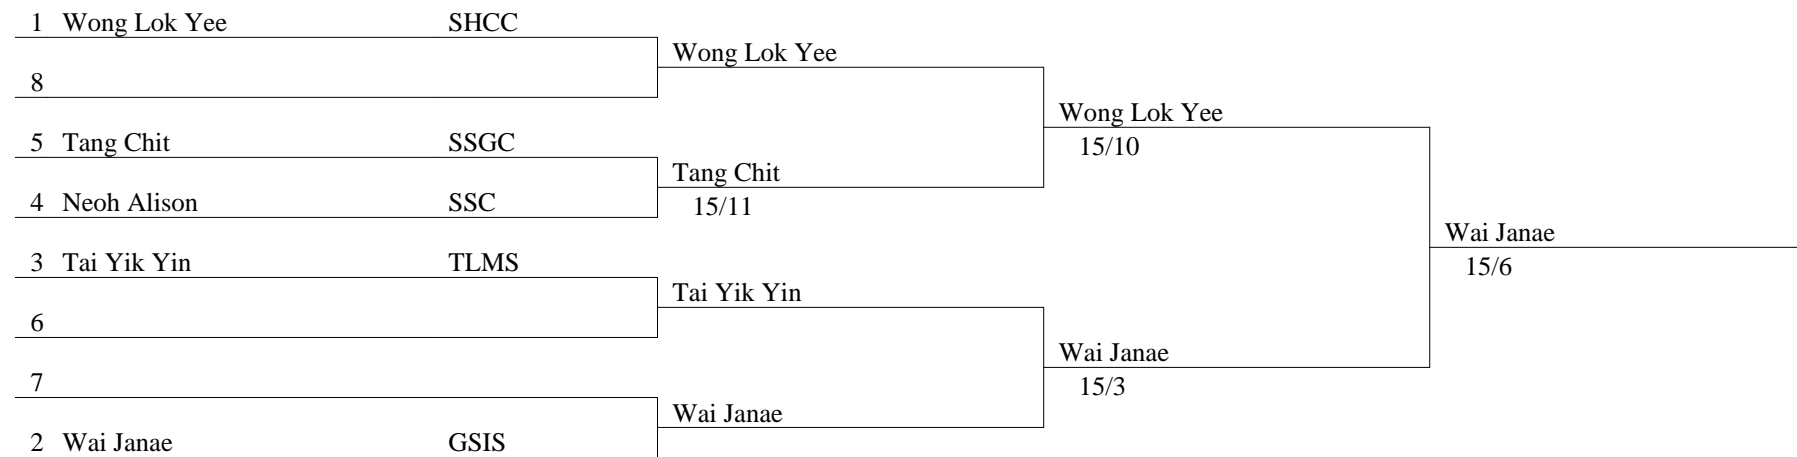

Schools Individual Fencing Tournament 2012-13
HK - Girls Sabre B

Ranking, round no 1 (ordered by ranking)

ranking	name and first name	club	victory/match	indicator	hits scored	group
1	Wong Lok Yee	SHCC	1.000	14	20	qualifier
2	Wai Janae	GSIS	1.000	9	20	qualifier
3	Tai Yik Yin	TLMS	0.750	14	19	qualifier
4	Neoh Alison	SSC	0.500	1	14	qualifier
4	Tang Chit	SSGC	0.500	1	14	qualifier
6	Wu Luo Ying	SSGC	0.500	0	15	eliminated
7	Yam Lok Sze	SHCC	0.250	-7	10	eliminated
8	Cheng Tsz Ling	HKTLC	0.250	-8	10	eliminated
9	Hon Choi Ting	SHCC	0.250	-8	8	eliminated
10	Cho Hin Yee	HKTLC	0.000	-16	4	eliminated

Schools Individual Fencing Tournament 2012-13
HK - Girls Sabre B

Quarter-finals