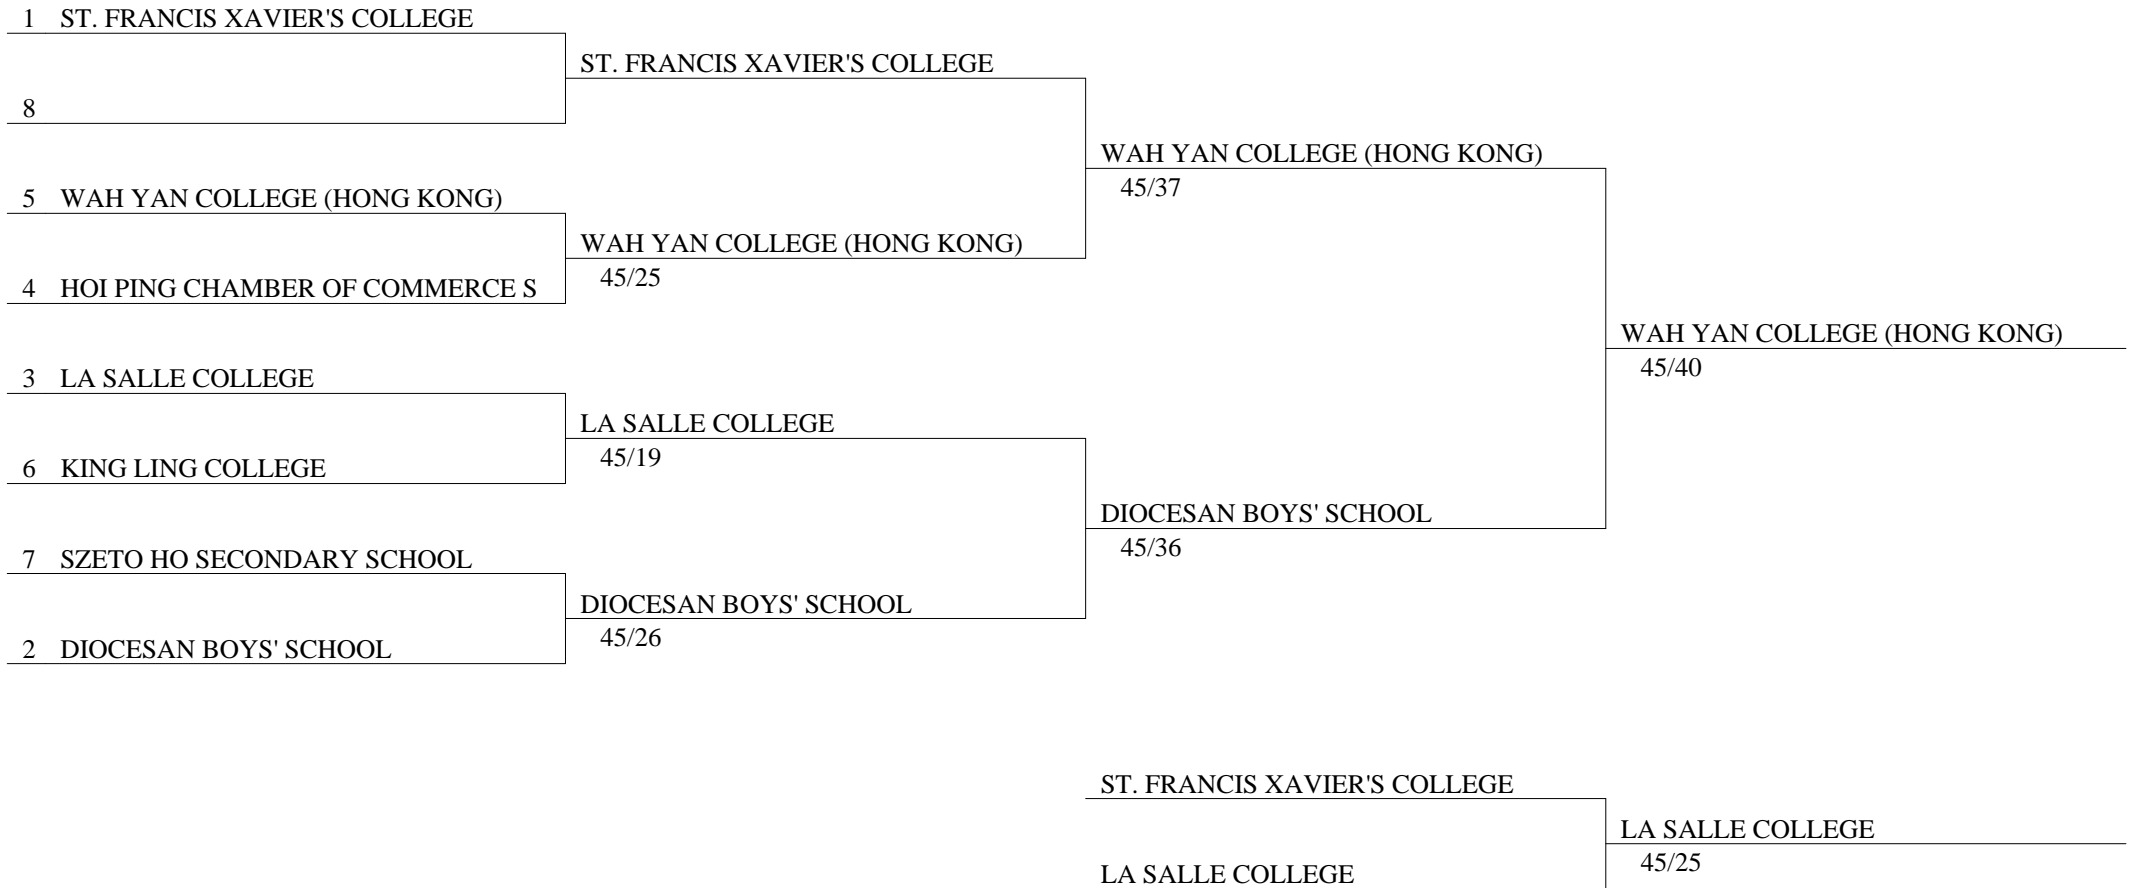

Inter-School Fencing Competition 2013-14
Boys Epee Team

Ranking, round no 1 (ordered by ranking)

ranking	name and first name	victory/match	indicator	hits scored	group
1	ST. FRANCIS XAVIER'S COLLEGE	1.000	83	134	qualifier
2	DIOCESAN BOYS' SCHOOL	1.000	69	135	qualifier
3	LA SALLE COLLEGE	1.000	53	89	qualifier
4	HOI PING CHAMBER OF COMMERCE SECONDA	1.000	51	83	qualifier
5	WAH YAN COLLEGE (HONG KONG)	1.000	30	90	qualifier
6	KING LING COLLEGE	1.000	14	90	qualifier
7	SZETO HO SECONDARY SCHOOL	0.667	32	125	qualifier
8	MUNSANG COLLEGE	0.667	-14	96	eliminated
9	YING WA COLLEGE	0.500	37	82	eliminated
10	ST. MARGARET'S CO-EDUCATIONAL ENGLISH S	0.500	31	69	eliminated
11	ST. STEPHEN'S COLLEGE	0.500	23	85	eliminated
12	ST. PAUL'S CO-EDUCATIONAL COLLEGE	0.500	-4	67	eliminated
13	CHONG GENE HANG COLLEGE	0.333	-27	87	eliminated
14	CHINESE INTERNATIONAL SCHOOL	0.333	-31	87	eliminated
15	NGAN PO LING COLLEGE	0.000	-37	53	eliminated
16	THE CHINESE FOUNDATION SECONDARY SCHO	0.000	-42	84	eliminated
17	CREATIVE SECONDARY SCHOOL	0.000	-49	41	eliminated
18	THE SOUTH ISLAND SCHOOL	0.000	-67	23	eliminated
19	HKUGA COLLEGE	0.000	-70	65	eliminated
20	NEW ASIA MIDDLE SCHOOL	0.000	-82	8	eliminated

Inter-School Fencing Competition 2013-14
Boys Epee Team

Quarter-finals