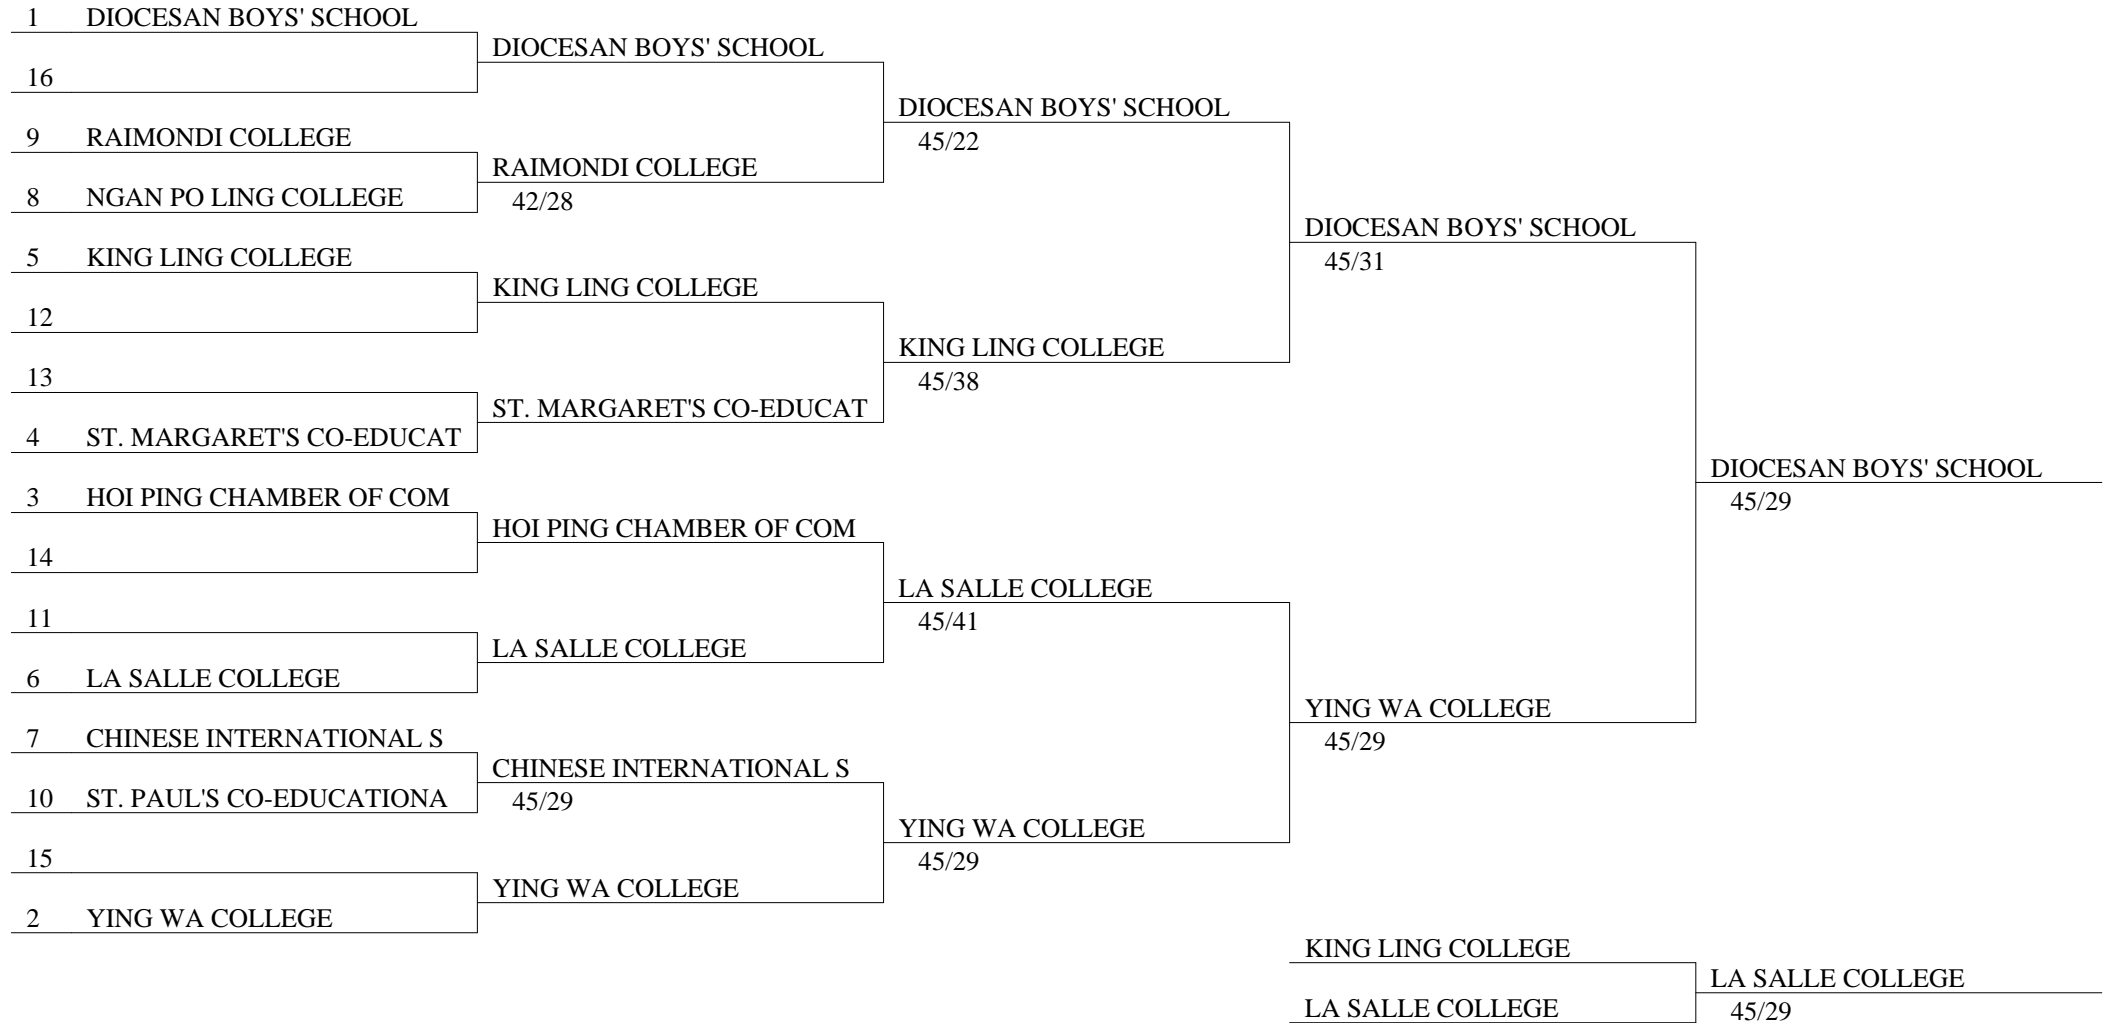

Inter-School Fencing Competition 2014-15
Boys Epee Team

Ranking, round no 1 (ordered by ranking)

ranking	name and first name	victory/match	indicator	hits scored	group
1	DIOCESAN BOYS' SCHOOL	1.000	92	135	qualifier
2	YING WA COLLEGE	1.000	68	90	qualifier
3	HOI PING CHAMBER OF COMMERCE SECONDARY	1.000	52	90	qualifier
4	ST. MARGARET'S CO-EDUCATIONAL ENGLISH SE	1.000	42	88	qualifier
5	KING LING COLLEGE	1.000	37	90	qualifier
6	LA SALLE COLLEGE	0.667	32	131	qualifier
7	CHINESE INTERNATIONAL SCHOOL	0.667	18	120	qualifier
8	NGAN PO LING COLLEGE	0.667	16	105	qualifier
9	RAIMONDI COLLEGE	0.667	12	113	qualifier
10	ST. PAUL'S CO-EDUCATIONAL COLLEGE	0.500	8	73	qualifier
11	SZETO HO SECONDARY SCHOOL	0.500	2	76	eliminated
12	ST. STEPHEN'S COLLEGE	0.500	-1	70	eliminated
13	MUNSANG COLLEGE	0.500	-29	60	eliminated
14	THE CHINESE FOUNDATION SECONDARY SCHOO	0.333	-25	89	eliminated
15	HONG KONG SEA SCHOOL	0.000	-36	54	eliminated
16	CHAN SHU KUI MEMORIAL SCHOOL	0.000	-39	51	eliminated
17	DELIA MEMORIAL SCHOOL (BROADWAY)	0.000	-44	46	eliminated
18	NEW ASIA MIDDLE SCHOOL	0.000	-60	30	eliminated
19	THE SOUTH ISLAND SCHOOL	0.000	-62	73	eliminated
20	CHEUNG SHA WAN CATHOLIC SECONDARY SCH	0.000	-83	52	eliminated

Inter-School Fencing Competition 2014-15
Boys Epee Team

Tableau of 16