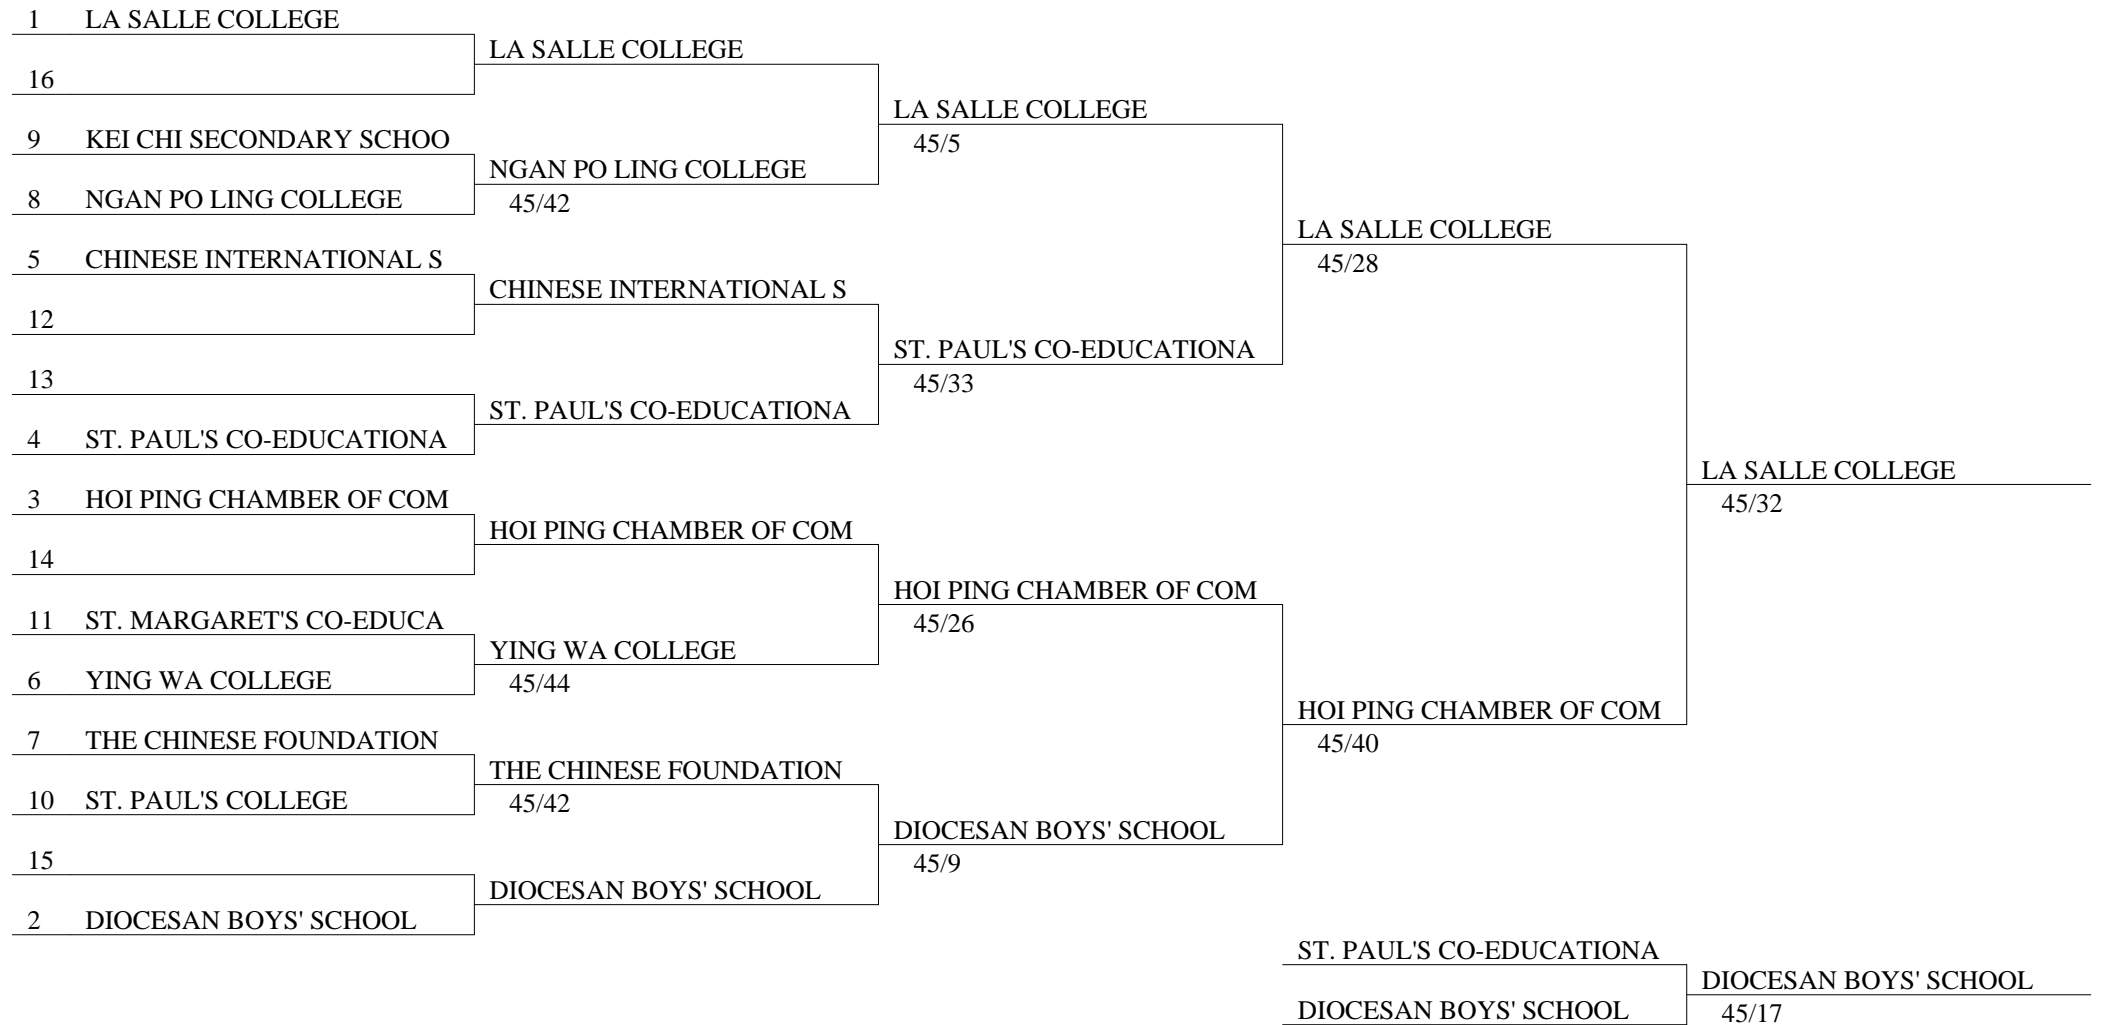

Inter-School Fencing Competition 2014-15
Boys Foil Team

Ranking, round no 1 (ordered by ranking)

ranking	name and first name	victory/match	indicator	hits scored	group
1	LA SALLE COLLEGE	1.000	120	135	qualifier
2	DIOCESAN BOYS' SCHOOL	1.000	86	90	qualifier
3	HOI PING CHAMBER OF COMMERCE SECONDARY	1.000	80	90	qualifier
4	ST. PAUL'S CO-EDUCATIONAL COLLEGE	1.000	68	90	qualifier
5	CHINESE INTERNATIONAL SCHOOL	1.000	47	90	qualifier
6	YING WA COLLEGE	1.000	27	90	qualifier
7	THE CHINESE FOUNDATION SECONDARY SCHOOL	1.000	22	90	qualifier
8	NGAN PO LING COLLEGE	0.667	14	104	qualifier
9	KEI CHI SECONDARY SCHOOL	0.500	27	84	qualifier
10	ST. PAUL'S COLLEGE	0.500	17	64	qualifier
11	ST. MARGARET'S CO-EDUCATIONAL ENGLISH SEC	0.500	1	82	qualifier
12	THE SOUTH ISLAND SCHOOL	0.500	-17	46	eliminated
13	SING YIN SECONDARY SCHOOL	0.500	-19	68	eliminated
14	RAIMONDI COLLEGE	0.500	-37	50	eliminated
15	HENRIETTA SECONDARY SCHOOL	0.333	-50	71	eliminated
16	CREATIVE SECONDARY SCHOOL	0.000	-23	67	eliminated
17	PO CHIU CATHOLIC SECONDARY SCHOOL	0.000	-28	62	eliminated
18	HONG KONG SEA SCHOOL	0.000	-43	47	eliminated
19	CHAN SHU KUI MEMORIAL SCHOOL	0.000	-54	36	eliminated
20	ST. STEPHEN'S COLLEGE	0.000	-69	21	eliminated
21	HKUGA COLLEGE	0.000	-84	51	eliminated
22	CHEUNG SHA WAN CATHOLIC SECONDARY SCHO	0.000	-85	5	eliminated

Inter-School Fencing Competition 2014-15
Boys Foil Team

Tableau of 16