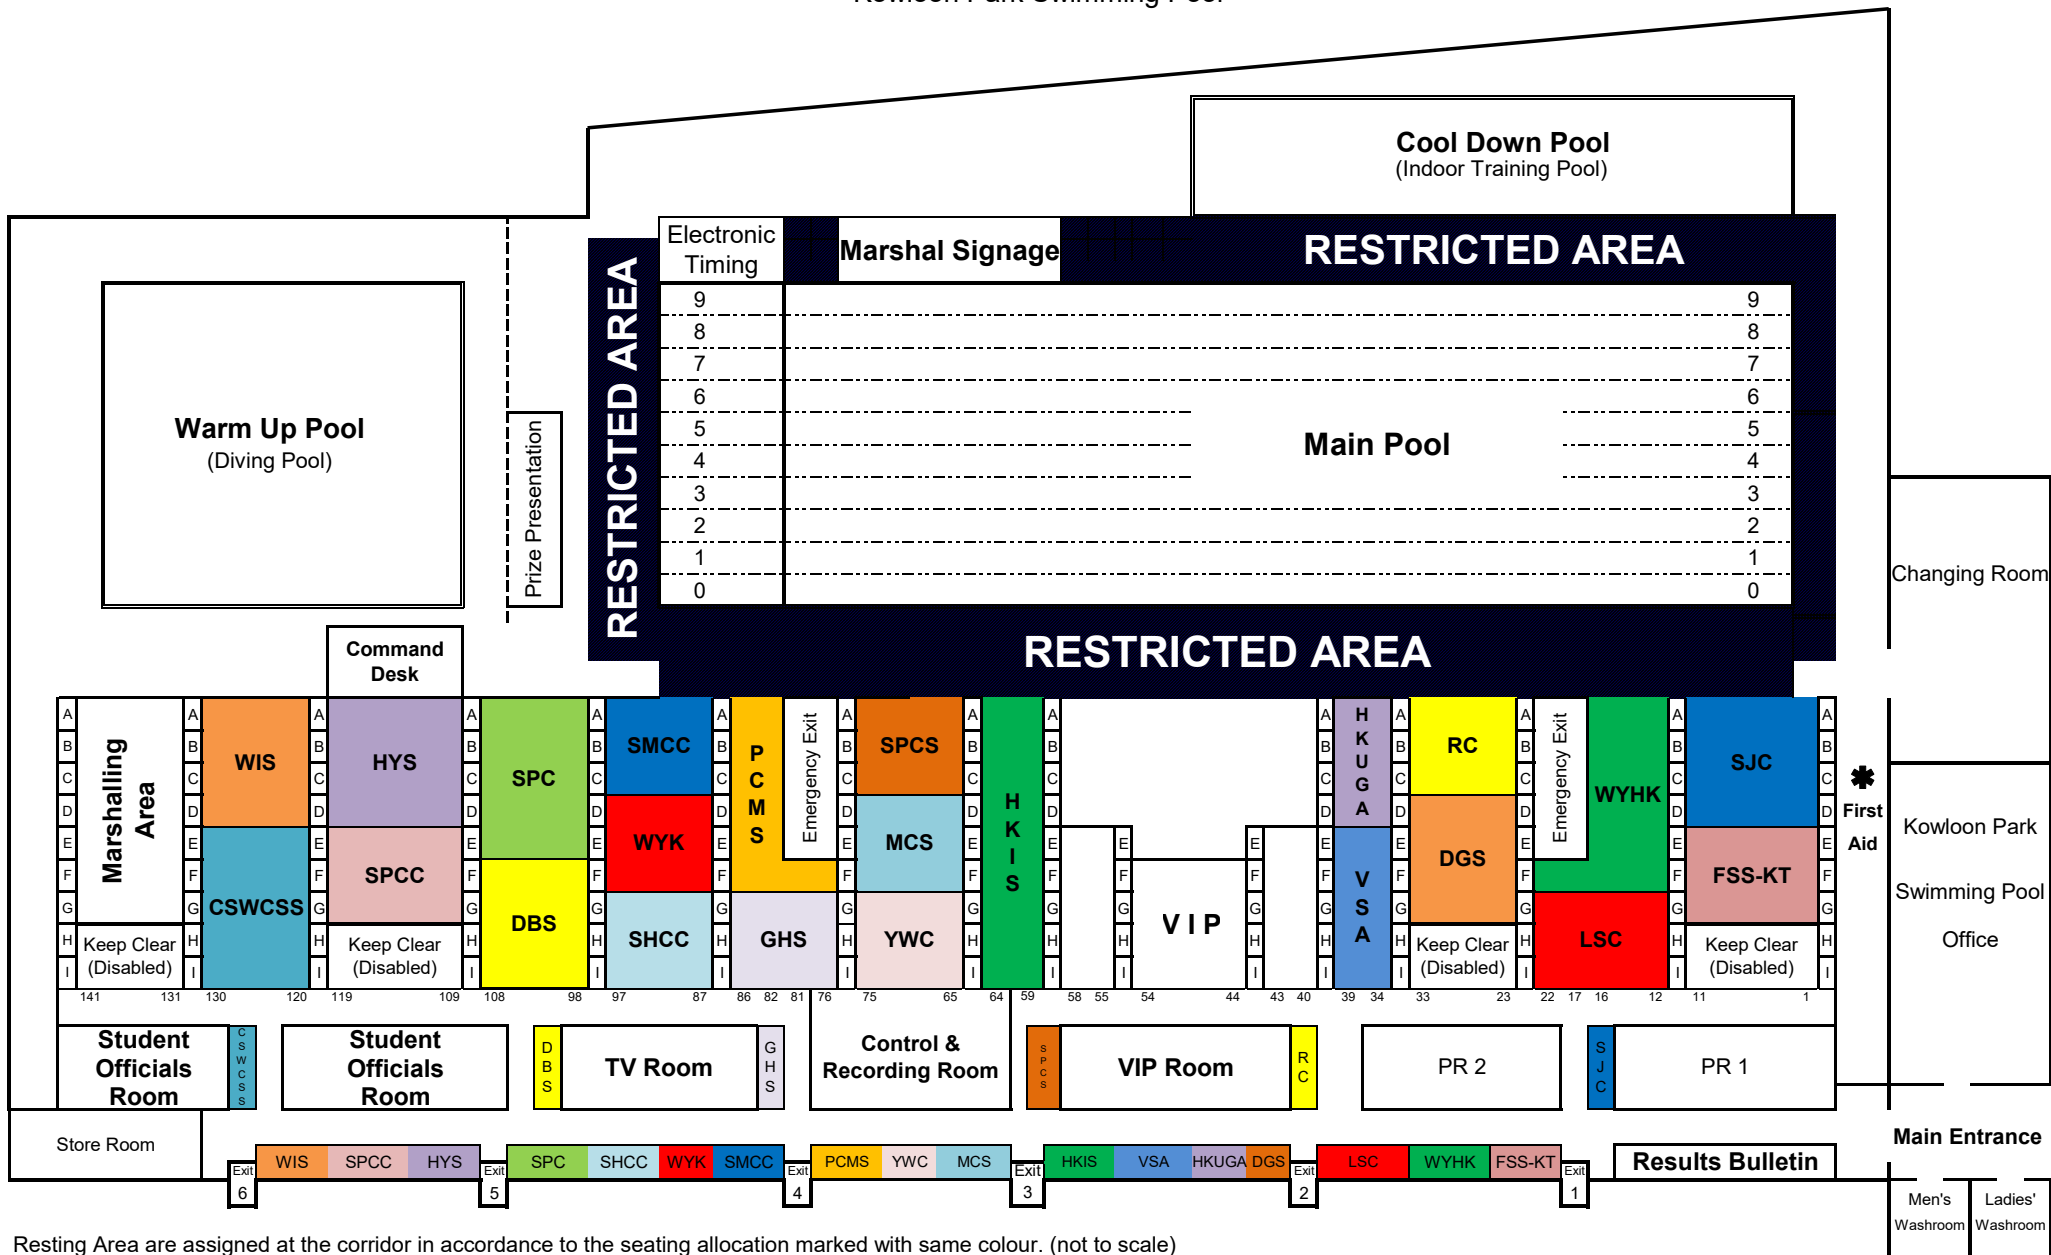

Inter-School Swimming Competition 2024-2025

Division One

Kowloon Park Swimming Pool

Resting Area are assigned at the corridor in accordance to the seating allocation marked with same colour. (not to scale)