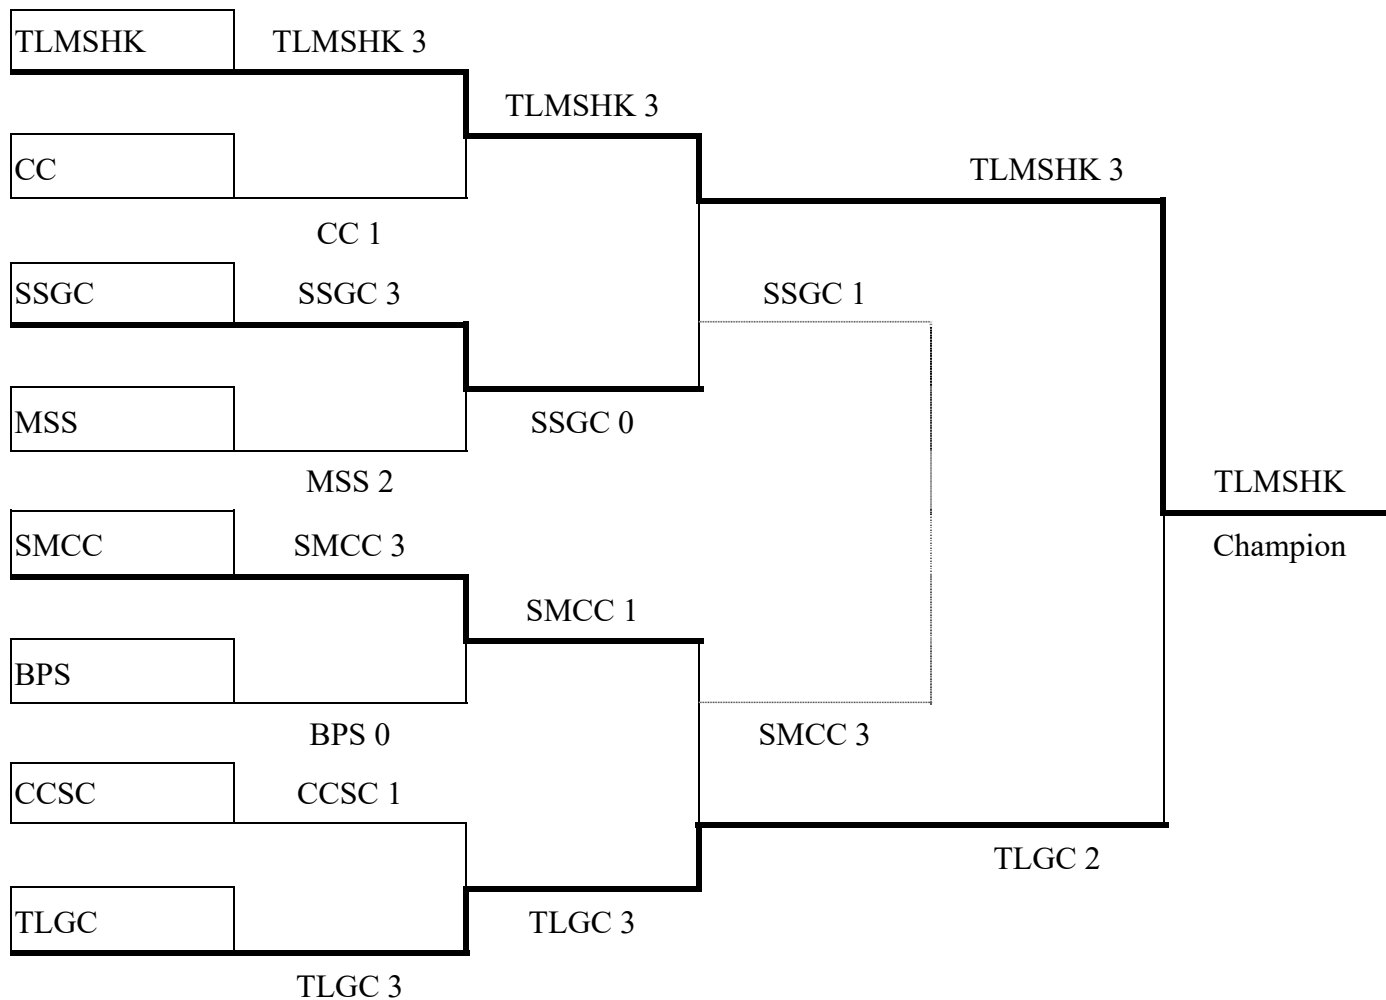

Inter-School Table Tennis Competition Division Two Girls 2019-2020  
Girls A Grade Result

**Group 1**

No	School	Match Results						League Points :								
		1 vs 4	2 vs 3	3 vs 1	4 vs 2	1 vs 2	3 vs 4	P	W	D	L	WO	Pt	Po	DP	Re
1	TLMSHK	3 W		3 W		3 W		3	3	0	0	0	6	1	F	
2	HTC		2 L		2 L	0 L		3	0	0	3	0	3	4	4	
3	BPS		3 W	1 L				3	2	0	1	0	5	2	F	
4	SKHTSK	0 L			3 W			2	1	0	2	0	4	3	6	

**Group 4**

No	School	Match Results						League Points :								
		1 vs 4	2 vs 3	3 vs 1	4 vs 2	1 vs 2	3 vs 4	P	W	D	L	WO	Pt	Po	DP	Re
1	WYC	3 W		2 L		1 L		3	1	0	2	0	4	3	6	
2	MSS		3 W		3 W	3 W		3	3	0	0	0	6	1	F	
3	CCSC		0 L	3 W				3	2	0	1	0	5	2	F	
4	YWG	0 L			0 L			0	0	0	3	0	3	4	4	

**Legend:** P=Play W=Win D=Draw L=Loss WO=Walk Over  
 Pt=Points Po=Position DP=Division Points Re=Remarks DNP=Did Not Participate

To: Schools Concerned  
 Date: 15 November 2019

Yung May Sin  
 Convenor

Inter-School Table Tennis Competition Division Two Girls 2019-2020  
Girls A Grade Knock Out Finals Results

Date: 29<sup>th</sup> November 2019

Venue: Shun Lee Tsuen Sports Centre

1 <sup>st</sup>	TLMSHK	(18)	3 <sup>rd</sup>	SMCC	(12)	5 <sup>th</sup>	CC	(8)	5 <sup>th</sup>	BPS	(8)
2 <sup>nd</sup>	TLGC	(14)	4 <sup>th</sup>	SSGC	(10)	5 <sup>th</sup>	MSS	(8)	5 <sup>th</sup>	CCSC	(8)