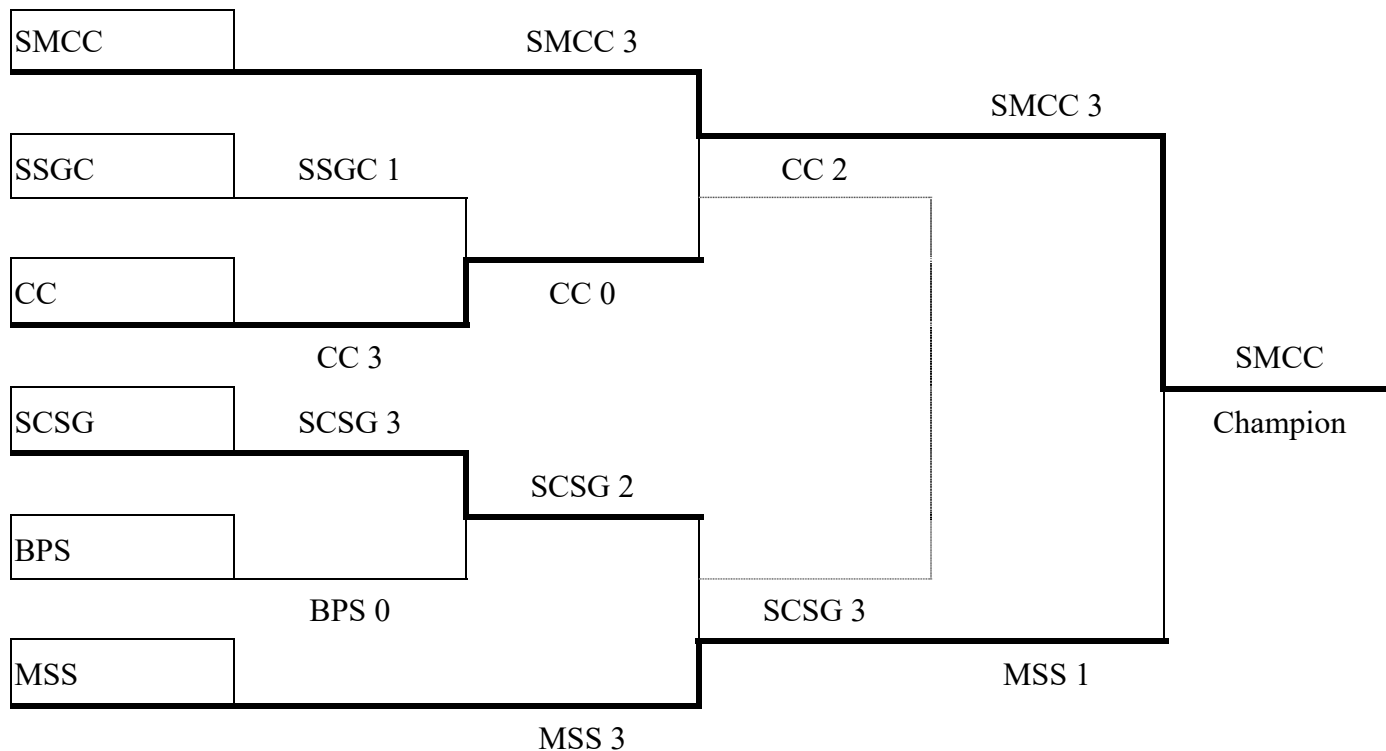

Inter-School Table Tennis Competition Division Two Girls 2021-2022
Girls Senior Grade Knock Out Finals Results

Date: 21st December 2021

Venue: Shun Lee Tsuen Sports Centre

1 st SMCC	(18)	3 rd SCSG	(12)	5 th SSGC	(8)
2 nd MSS	(14)	4 th CC	(10)	5 th BPS	(8)

Yung May Sin
Convenor

To: Schools Concerned

Date: 29th December 2021

Inter-School Table Tennis Competition Division Two Girls 2021-2022
Girls Senior Result

Group 1												League Points :								
		1	2	3	4	5	6	7	8	9	10	2	0	1	-2	Pt	Po	DP	Re	
No	School	5 vs 2	4 vs 3	3 vs 1	4 vs 5	4 vs 2	5 vs 1	1 vs 4	2 vs 3	1 vs 2	5 vs 3	P	W	D	L	WO	Pt	Po	DP	Re
1	SSGC			3 W			-	1 L		3 W		3	2	0	1	0	5	2	F	
2	LA	-				0 L			0 L	0 L		3	0	0	3	0	3	4	4	
3	CCSC		1 L	1 L					3 W		-	3	1	0	2	0	4	3	6	
4	SCSG		3 W		-	3 W		3 W				3	3	0	0	0	6	1	F	
5	SCGS	-			-		-				-	0	0	0	0	0	0	-	-	W/D

Group 2												League Points :								
		1	2	3	4	5	6	7	8	9	10	2	0	1	-2	Pt	Po	DP	Re	
No	School	5 vs 2	4 vs 3	3 vs 1	4 vs 5	4 vs 2	5 vs 1	1 vs 4	2 vs 3	1 vs 2	5 vs 3	P	W	D	L	WO	Pt	Po	DP	Re
1	TLMSHK			-			-	-		-		0	0	0	0	0	0	-		DQ
2	WYC	2 L				0 L			3 W	-		3	1	0	2	0	4	3	6	
3	YWG		0 L	-					1 L		1 L	3	0	0	3	0	3	4	4	
4	SMCC		3 W		3 W	3 W		-				3	3	0	0	0	6	1	F	
5	BPS	3 W			2 L		-				3 W	3	2	0	1	0	5	2	F	

Group 3												League Points :								
		1	2	3	4	5	6	7	8	9	10	2	0	1	-2	Pt	Po	DP	Re	
No	School	5 vs 2	4 vs 3	3 vs 1	4 vs 5	4 vs 2	5 vs 1	1 vs 4	2 vs 3	1 vs 2	5 vs 3	P	W	D	L	WO	Pt	Po	DP	Re
1	CC			0 L			3 W	3 W		3 W		4	3	0	1	0	7	2	F	
2	TLGC	3 W				2 L			0 L	0 L		4	1	0	3	0	5	4	4	
3	MSS		3 W	3 W					3 W		3 W	4	4	0	0	0	8	1	F	
4	HTC		0 L		3 W	3 W		1 L				4	2	0	2	0	6	3	6	
5	SKHTSK	0 L			0 L		0 L				0 L	4	0	0	4	0	4	5	3	