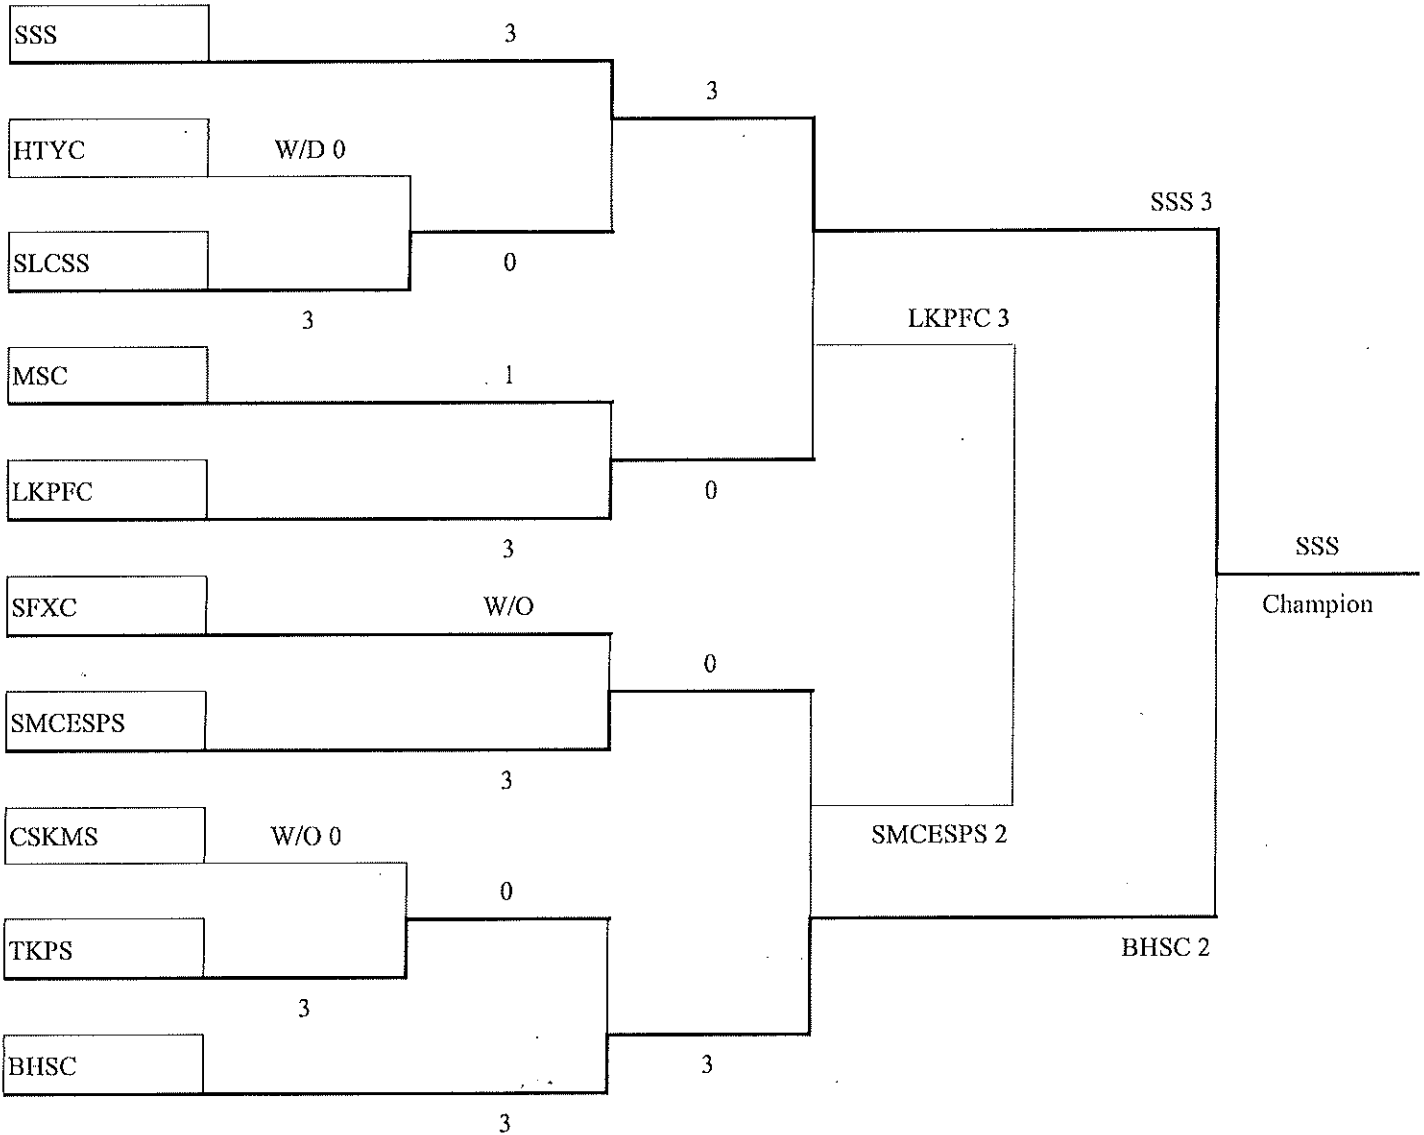

Inter-School Table Tennis Competition Division Three (Kln 3) 2021-2022
Boys Senior Knock Out Finals Results

Date: 11th July 2022

Venue: Shun Lee Tsuen Sports Centre

- | | | | | |
|---------------------------|------------------------------|---------------------------|--------------------------|-----------|
| 1 st SSS (18) | 3 rd LKPFC (12) | 5 th SLCSS (8) | 5 th TKPS (8) | HTYC (6) |
| 2 nd BHSC (14) | 4 th SMCESPS (10) | 5 th MSC (8) | SFXC (8) | CSKMS (6) |

Group 1								League Points :								
		1	2	3	4	5	6	2	0	1	-2					
No	School	1 vs 4	2 vs 3	3 vs 1	4 vs 2	1 vs 2	3 vs 4	P	W	D	L	WO	Pt	Po	DP	Re
1	TKPS	1 L		3 W		3 W		3	2	0	1	0	5	2	F	
2	NWCSS		1 L		0 L	0 L		3	0	0	3	0	3	4	3	
3	KTKLGSS		3 W	2 L			1 L	3	1	0	2	0	4	3	4	
4	SSS	3 W			3 W		3 W	3	3	0	0	0	6	1	F	