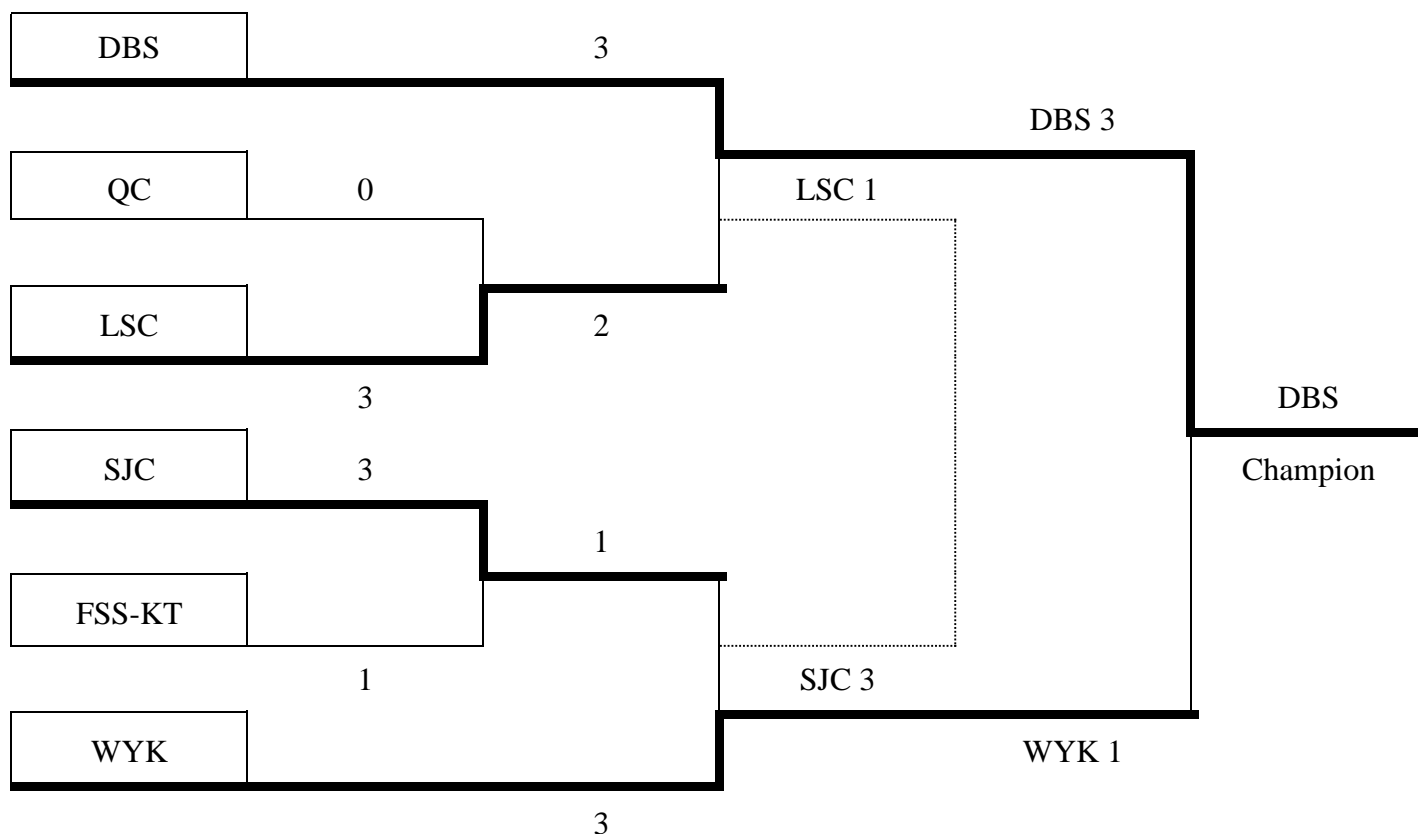

Inter-School Table Tennis Competition Division One 2022-2023  
Boys A Grade Knock Out Finals Results

Date : 25<sup>h</sup> November 2022

Venue: Shun Lee Tsuen Sports Centre

1 <sup>st</sup>	DBS	(18)	3 <sup>rd</sup>	SJC	(12)	5 <sup>th</sup>	QC	(8)
2 <sup>nd</sup>	WYK	(14)	4 <sup>th</sup>	LSC	(10)	5 <sup>th</sup>	FSS-KT	(8)

Li Sau Sau  
Convenor

To: Schools in Div. I Boys A Grade

Date: 1<sup>st</sup> December 2022

Inter-School Table Tennis Competition Division One 2022-2023  
Boys A Grade Result

Group 1																League Points :																				
		1	2	3	4	5	6	7	8	9	10	11	12	13	14	15	2	0	1	-2	P	W	D	L	WO	Pt	Po	DP	Re							
No	School	1 vs 6	2 vs 5	3 vs 4	5 vs 1	6 vs 4	2 vs 3	1 vs 4	5 vs 3	6 vs 2	3 vs 1	4 vs 2	5 vs 6	1 vs 2	3 vs 6	4 vs 5																				
1	DBS	3 W			3 W			3 W			3 W			3 W			5	5	0	0	0	10	1	F												
2	SJC		3 W				3 W			3 W		3 W		1 L			5	4	0	1	0	9	2	F												
3	QC			3 W			0 L		3 W		0 L				3 W		5	3	0	2	0	8	3	F												
4	WYHK			1 L		2 L		0 L					1 L			1 L	5	0	0	5	0	5	6	3												
5	PLKLFC		0 L		1 L				1 L				3 W			3 W	5	2	0	3	0	7	4	6												
6	MFS	0 L				3 W				0 L			1 L		0 L	5	1	0	4	0	6	5	4													

Group 2																League Points :																				
		1	2	3	4	5	6	7	8	9	10	11	12	13	14	15	2	0	1	-2	P	W	D	L	WO	Pt	Po	DP	Re							
No	School	1 vs 6	2 vs 5	3 vs 4	5 vs 1	6 vs 4	2 vs 3	1 vs 4	5 vs 3	6 vs 2	3 vs 1	4 vs 2	5 vs 6	1 vs 2	3 vs 6	4 vs 5																				
1	LSC	3 W			3 W			3 W			3 W			1 L			5	4	0	1	0	9	2	F												
2	WYK		3 W				3 W			3 W		3 W		3 W			5	5	0	0	0	10	1	F												
3	FSS-KT			3 W			1 L		3 W		1 L				3 W		5	3	0	2	0	8	3	F												
4	SPC			0 L		3 W		0 L					0 L			0 L	5	1	0	4	0	6	5	4												
5	YWC		0 L		0 L				0 L				3 W			3 W	5	2	0	3	0	7	4	6												
6	HW	0 L				0 L				0 L			0 L		0 L	5	0	0	5	0	5	6	3													