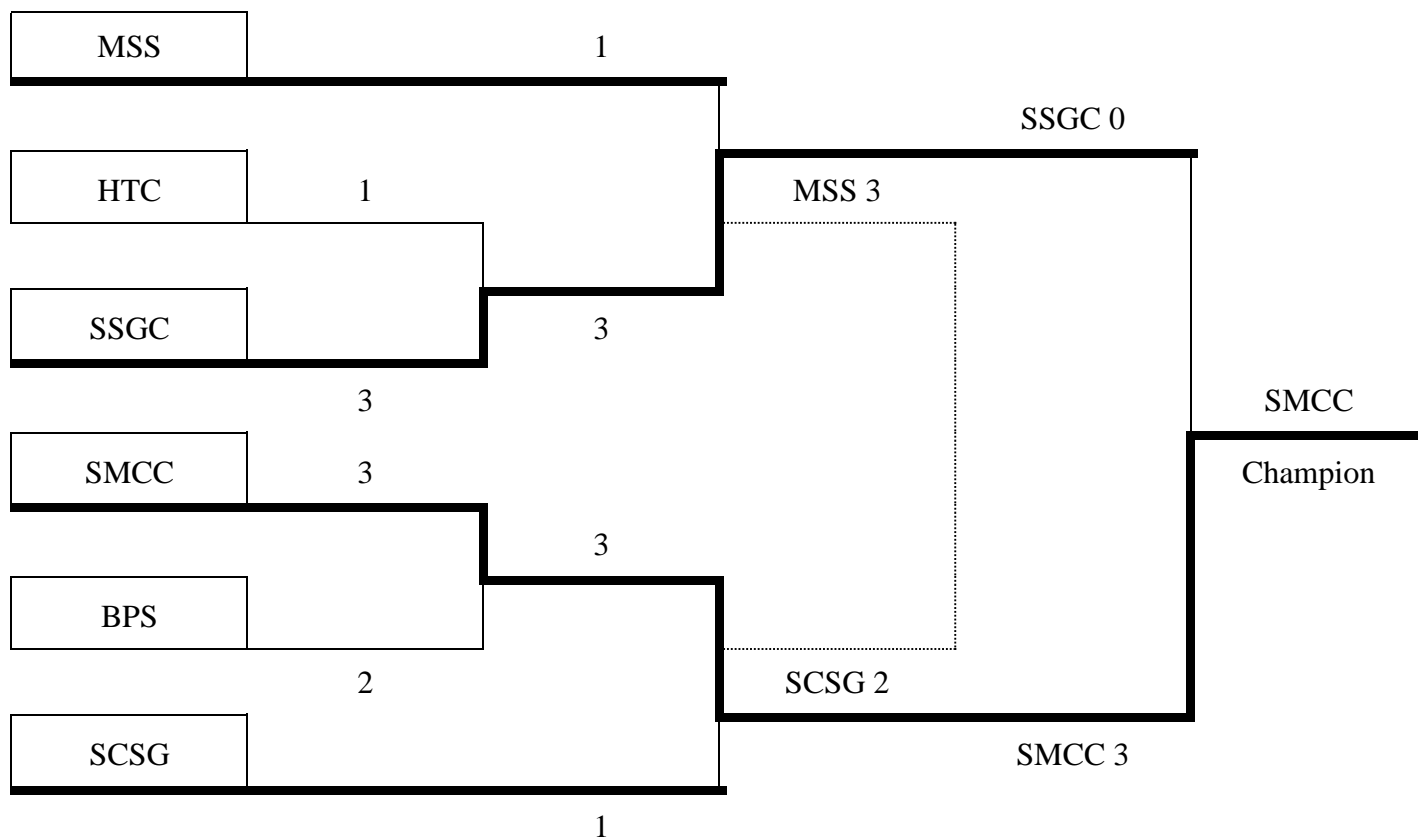

Inter-School Table Tennis Competition Division Two 2022-2023  
Girls A Grade Knock Out Finals Results

Date : 25<sup>th</sup> November 2022

Venue: Shun Lee Tsuen Sports Centre

1 <sup>st</sup>	SMCC	(18)	3 <sup>rd</sup>	MSS	(12)	5 <sup>th</sup>	HTC	(8)
2 <sup>nd</sup>	SSGC	(14)	4 <sup>th</sup>	SCSG	(10)	5 <sup>th</sup>	BPS	(8)

Yung May Sin  
Convenor

To : Schools in Div. II Girls A

Date : 1<sup>st</sup> December 2022

Inter-School Table Tennis Competition Division Two Girls 2022-2023  
Girls A Grade Result

**Group 1**

No	School											League Points :					Pt	Po	DP	Re
		1	2	3	4	5	6	7	8	9	10	2	0	1	-2					
		5 vs 2	4 vs 3	3 vs 1	4 vs 5	4 vs 2	5 vs 1	1 vs 4	2 vs 3	1 vs 2	5 vs 3	P	W	D	L	WO				
1	SMCC			3 W			-	3 W		3 W		3	3	0	0	0	6	1	F	
2	CC	-				3 W			2 L	2 L		3	1	0	2	0	4	3		
3	SSGC		3 W	0 L					3 W		-	3	2	0	1	0	5	2	F	
4	LA		0 L		-	1 L		1 L				3	0	0	3	0	3	4		
5	SCGS	-			-		-				-	0	0	0	0	0	0	-		WD

**Group 2**

No	School											League Points :					Pt	Po	DP	Re
		1	2	3	4	5	6	7	8	9	10	2	0	1	-2					
		5 vs 2	4 vs 3	3 vs 1	4 vs 5	4 vs 2	5 vs 1	1 vs 4	2 vs 3	1 vs 2	5 vs 3	P	W	D	L	WO				
1	MSS			3 W			3 W	-	D		3 W	3	3	1	0	0	6	1	F	
2	BPS	3 W				-			3 W	2 L		3	2	0	1	0	5	2	F	
3	WYC		-	1 L					1 L		3 W	3	1	0	2	0	4	3		
4	YWG		-		-	-		-	D			0	0	1	0	0	0	-		WD
5	TLMSHK	0 L			-		0 L				0 L	3	0	0	3	0	3	4		