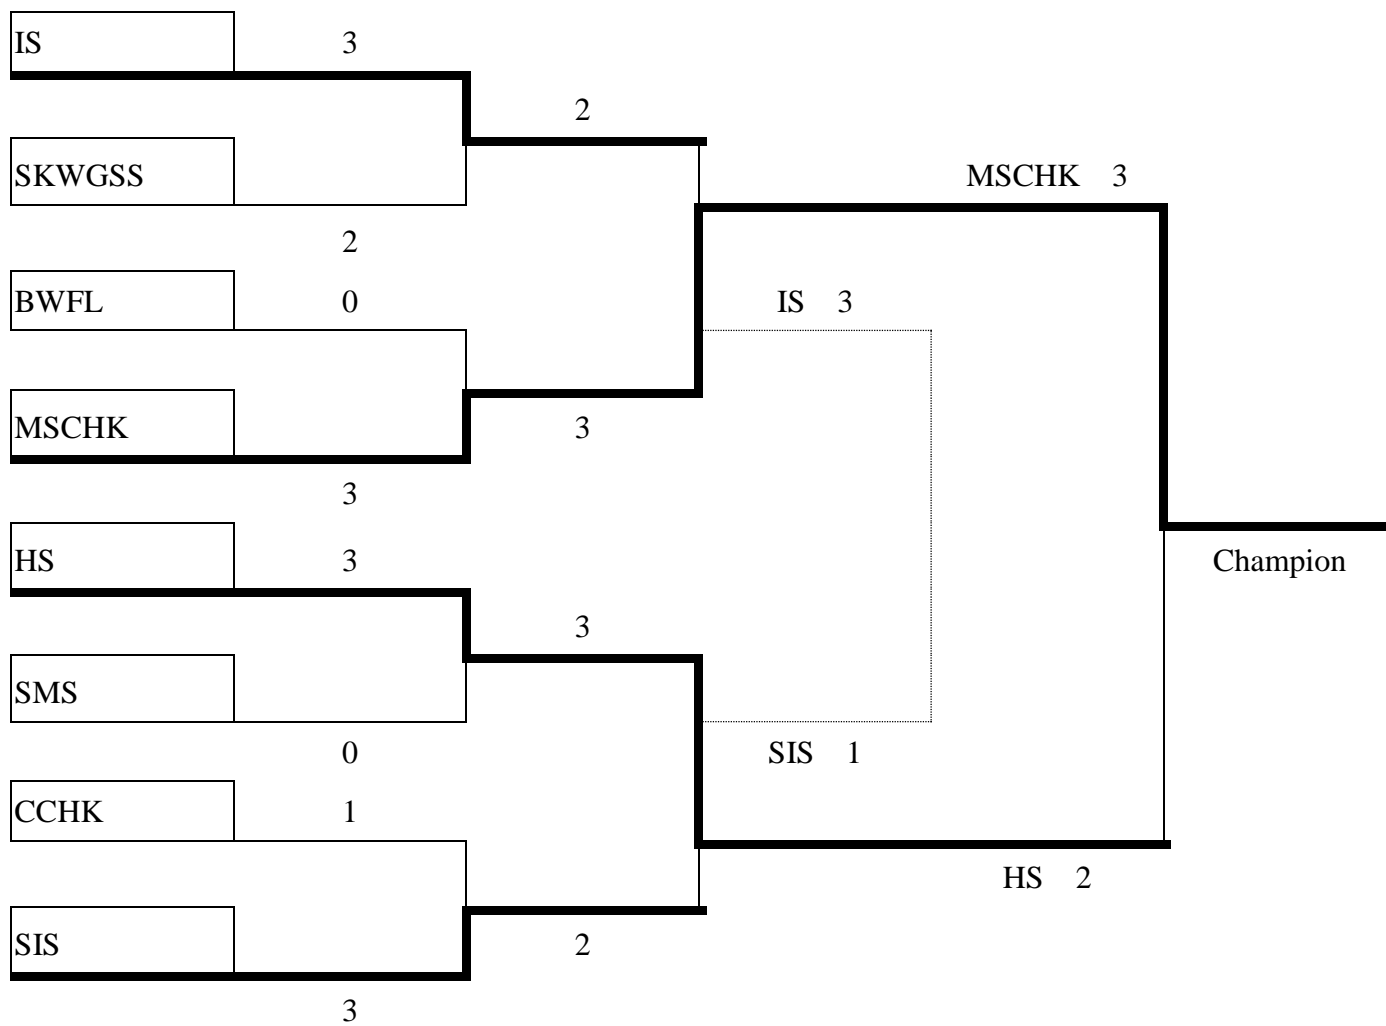

Inter-School Table Tennis Competition Division Three (HK Island) Girls 2022-2023  
Girls A Grade Knock Out Finals Results

Date : 6<sup>th</sup> November 2022

Venue: Smithfield Sports Centre (Table Tennis Room)

1 <sup>st</sup> MSCHK	(18)	3 <sup>rd</sup> IS	(12)	5 <sup>th</sup> SKWGSS	(8)	5 <sup>th</sup> SMS	(8)
2 <sup>nd</sup> HS	(14)	4 <sup>th</sup> SIS	(10)	5 <sup>th</sup> BWFL	(8)	5 <sup>th</sup> CCHK	(8)

Lai Ching In  
 Convenor

To: Schools Concerned  
 Date: 24<sup>th</sup> November 2022

Inter-School Table Tennis Competition Division Three Girls (HK) 2022-2023

Girls A Grade Result

Group 1								League Points :								
		1	2	3	4	5	6	2	0	1	-2					
No	School	1 vs 4	2 vs 3	3 vs 1	4 vs 2	1 vs 2	3 vs 4	P	W	D	L	WO	Pt	Po	DP	Re
1	SKWGSS	2 L		3 W		-		2	1	0	1	0	3	2	F	
2	WESLEY		-		-	-		0	0	0	0	0	0	-		WD
3	FSS-SSW		-	1 L			0 L	2	0	0	2	0	2	3		
4	HS	3 W			-		3 W	2	2	0	0	0	4	1	F	