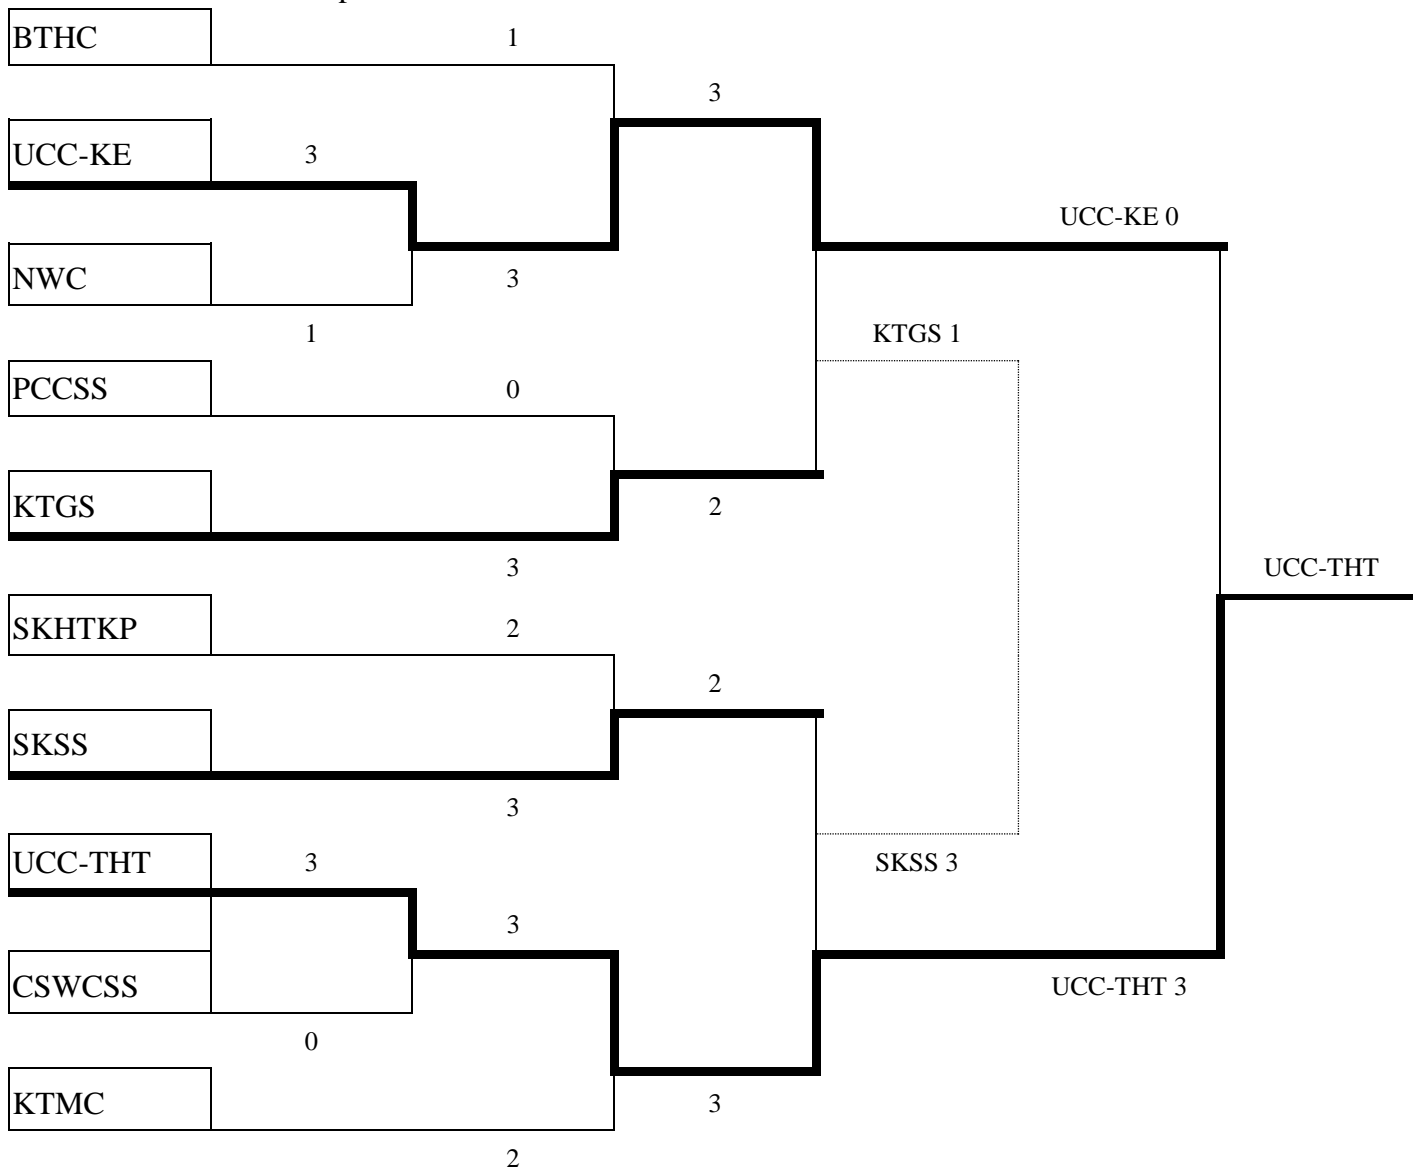

Inter-School Table Tennis Competition Division Three (Kln 1) 2022-2023
Boys A Grade Knock Out Finals Results

Date : 2nd December 2022

Venue: Shun Lee Tsuen Sports Centre

1st UCC-THT (18) 3rd SKSS (12) 5th BTHC (8) 5th SKHTKP (8) 6th CSWCSS (6)
 2nd UCC-KE (14) 4th KTGS (10) 5th PCCSS (8) 5th KTMC (8) 6th NWC (6)

Lai Kam Shui
 Convenor

To: Schools concerned

Date : 6th December 2022

Inter-School Table Tennis Competition Division Three Boys (Kln 1) 2022-2023
Boys A Grade Result

Group 1

No	School	Match						League Points :								
		1 vs 4	2 vs 3	3 vs 1	4 vs 2	5 vs 2	3 vs 4	P	W	D	L	WO	Pt	Po	DP	Re
1	SKHTKP	3 W		3 W		3 W		3	3	0	0	0	6	1	F	
2	PKSS		1 L		3 W	0 L		3	1	0	2	0	4	3	6	
3	PCCSS		3 W	0 L				3	2	0	1	0	5	2	F	
4	JCGSS	0 L			1 L		1 L	3	0	0	3	0	3	4	4	

Group 2

No	School	Match						League Points :								
		1 vs 4	2 vs 3	3 vs 1	4 vs 2	1 vs 2	3 vs 4	P	W	D	L	WO	Pt	Po	DP	Re
1	SKSS	3 W		3 W		3 W		3	3	0	0	0	6	1	F	
2	QES		0 L		3 W	0 L		3	1	0	2	0	4	3	6	
3	UCC-KE		3 W	1 L				3	2	0	1	0	5	2	F	
4	SBC	0 L			1 L		0 L	3	0	0	3	0	3	4	4	

Group 5

No	School	Match										League Points :								
		5 vs 2	4 vs 3	3 vs 1	4 vs 5	4 vs 2	5 vs 1	1 vs 4	2 vs 3	1 vs 2	5 vs 3	P	W	D	L	WO	Pt	Po	DP	Re
1	KTMC			3 W			-	3 W		3 W		3	3	0	0	0	6	1	F	
2	WWS	-				1 L			3 W	1 L		3	1	0	2	0	4	3	6	
3	CS		1 L	1 L					0 L			3	0	0	3	0	3	4	4	
4	NWC		3 W		-	3 W		1 L				3	2	0	1	0	5	2	F	
5	KSYSS	-			-		-					0	0	0	0	0	-	-	WD	