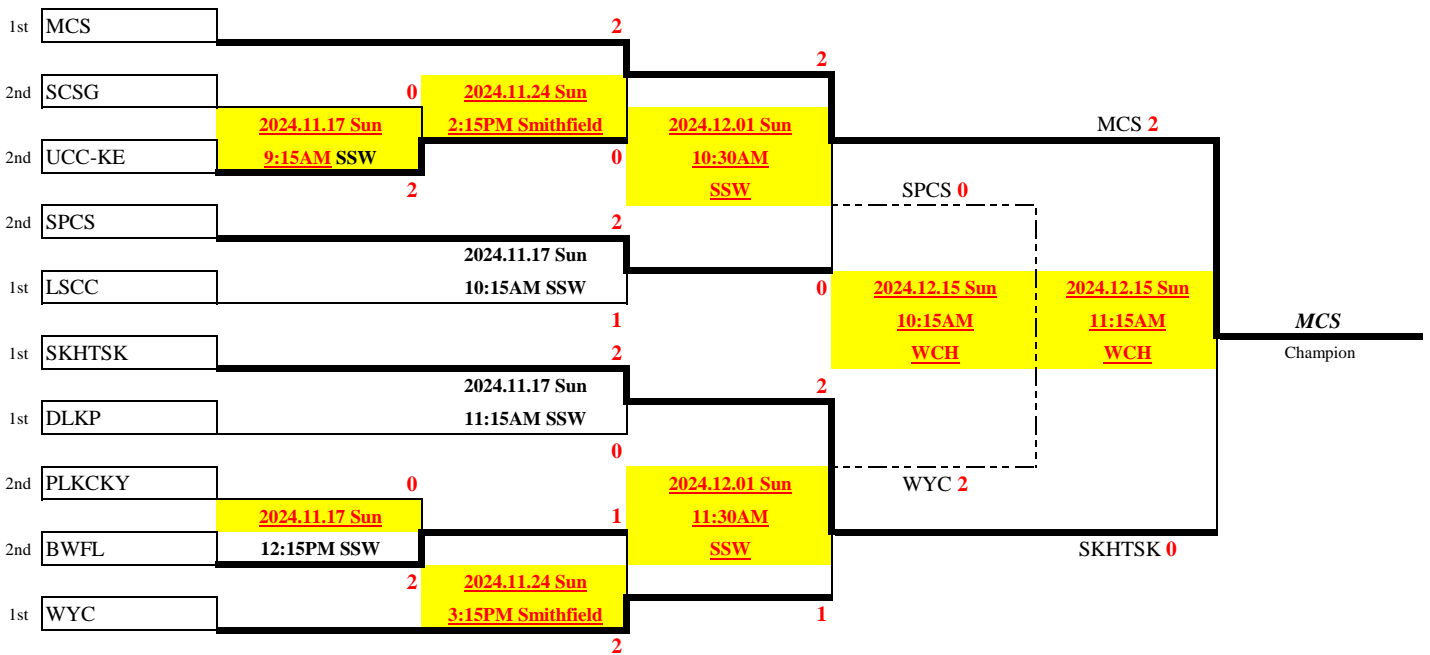

Inter-School Volleyball Competition 2024-2025
 Division Two Girls A Grade
Knock Out Arrangement

Updated on 11 Nov 2024

1. Lot drawing system will be applied in this stage. For further information please refer to "System of Competition" Item No.5 "Grouping System".

2. Competition Dates

Venue: SSW - Siu Sai Wan Sports Centre

Smithfield - Smithfield Sports Centre Court B

WCH - Wong Chuk Hang Sports Centre Court B

Bruce Tang
Sports Executive

To: Schools concerned

Date: 1st November 2024